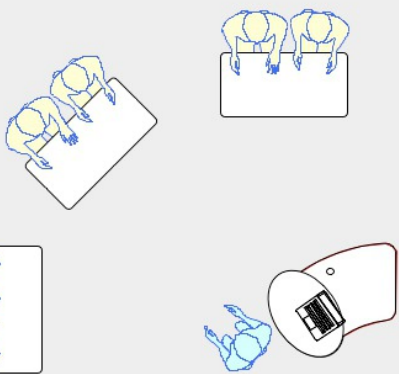

# YAKETY YAK 201 desk

YAKETY YAK 201 desk, left hand orientation. Laptop use.

YAKETY YAK 201 desk, right hand orientation. PC use.

YAKETY YAK 201 desk, left hand orientation as teachers desk.

YAKETY YAK 201 desk (right hand orientation), with YAKETY YAK 202 desk, (left hand orientation) with Cash/Credit Module between.

YAKETY YAK 201 Desk 1325mmL x 900mmW

Meeting end to left

Staff member

Left Hand Orientation

Meeting end to right

Staff member

Right Hand Orientation

Orientation Guide: YAKETY YAK 201 Desk.

Product links: [YAKETY YAK 201](#)  
[YAKETY YAK 202](#)  
[Cash / Credit Module](#)

This drawing is provided by YAKETY YAK Furniture to demonstrate how our desks typically deploy. The layouts are not site specific and should not be emulated without professional input and achieving compliance with fire & egress, health & safety and all relevant codes.