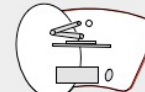

# YAKETY YAK 201 desk

YAKETY YAK 201 desk, left hand orientation. Laptop use.

YAKETY YAK 201 desk, right hand orientation. PC use.

YAKETY YAK 201 desk, left hand orientation as teachers desk.

YAKETY YAK 201 desk (right hand orientation), with YAKETY YAK 202 desk, (left hand orientation) with Cash/Credit Module between.

YAKETY YAK 201 Desk 1325mmL x 900mmW

Meeting end to left

Staff member

Left Hand Orientation

Meeting end to right

Staff member

Right Hand Orientation

Orientation Guide: YAKETY YAK 201 Desk.