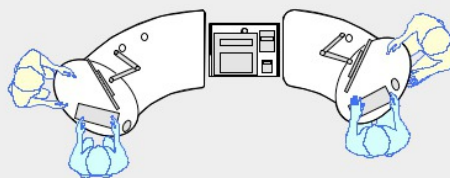

# YAKETY YAK 201 desk

YAKETY YAK 201 desk, left hand orientation. Laptop use.

YAKETY YAK 201 desk, right hand orientation. PC use.

YAKETY YAK 201 desk, left hand orientation as teachers desk.

YAKETY YAK 201 desk (right hand orientation), with YAKETY YAK 202 desk, (left hand orientation) with Cash/Credit Module between.

YAKETY YAK 201 Desk 1325mmL x 900mmW

Meeting end to left

Staff member

Left Hand Orientation

Meeting end to right

Staff member

Right Hand Orientation

Orientation Guide: YAKETY YAK 201 Desk.