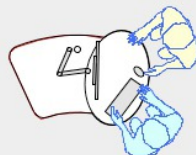

# YAKETY YAK 201 desk

YAKETY YAK 201 desk, left hand orientation. Laptop use.

YAKETY YAK 201 desk, right hand orientation. PC use.

YAKETY YAK 201 desk, left hand orientation as teachers desk.

YAKETY YAK 201 desk (right hand orientation), with YAKETY YAK 202 desk, (left hand orientation) with Cash/Credit Module between.

YAKETY YAK 201 Desk 1325mmL x 900mmW

Meeting end to left

Staff member

Left Hand Orientation

Meeting end to right

Staff member

Right Hand Orientation

Orientation Guide: YAKETY YAK 201 Desk.