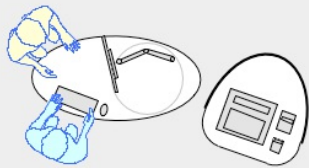

YAKETY YAK Oval 103 pod

YAKETY YAK Oval 103 pod, left hand orientation as a stand alone help point.

YAKETY YAK Oval 103 pod, left hand orientation with YAKETY YAK Support Caddy.

YAKETY YAK Oval 103 pod, left hand orientation with a YAKETY YAK Cash or Work Module.

YAKETY YAK Oval 103 pod, left and right hand orientations, sharing a central YAKETY YAK Cash or Work Module.

YAKETY YAK 103 pod 63"L x 31.5"W

Meeting end to left

Staff member

Left Hand Orientation

Meeting end to right