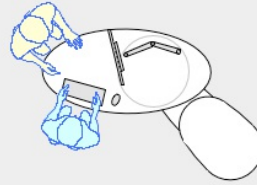

YAKETY YAK Oval 103 pod

YAKETY YAK Oval 103 pod, left hand orientation as a stand alone help point.

YAKETY YAK Oval 103 pod, left hand orientation with YAKETY YAK Support Caddy.

YAKETY YAK Oval 103 pod, left hand orientation with a YAKETY YAK Cash or Work Module.

YAKETY YAK Oval 103 pod, left and right hand orientations, sharing a central YAKETY YAK Cash or Work Module.

YAKETY YAK 103 pod 63"L x 31.5"W

Meeting end to left

Staff member

Left Hand Orientation

Meeting end to right

Staff member

Right Hand Orientation

Orientation Guide: YAKETY YAK 103 pod

Products featured: **YAKETY YAK Oval 103**
YAKETY YAK Work or Cash Module
YAKETY YAK Support Caddy

This drawing is provided by YAKETY YAK Furniture to demonstrate how our desks typically deploy. The layouts are not site specific and should not be emulated without professional input and achieving compliance with fire & egress, health & safety and all relevant codes.