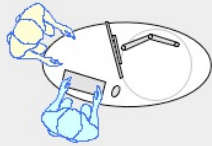

YAKETY YAK Oval 103 pod

YAKETY YAK Oval 103 pod, left hand orientation as a stand alone help point.

YAKETY YAK Oval 103 pod, left hand orientation with YAKETY YAK Support Caddy.

YAKETY YAK Oval 103 pod, left hand orientation with a YAKETY YAK Cash or Work Module.

YAKETY YAK Oval 103 pod, left and right hand orientations, sharing a central YAKETY YAK Cash or Work Module.

YAKETY YAK 103 pod 63"L x 31.5"W

Meeting end to left

Staff member

Left Hand Orientation

Meeting end to right