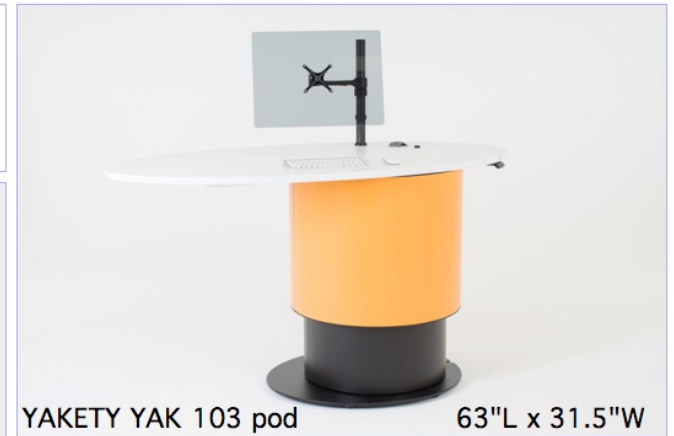

YAKETY YAK Oval 103 pod

YAKETY YAK Oval 103 pod, left hand orientation as a stand alone help point.

YAKETY YAK Oval 103 pod, left hand orientation with YAKETY YAK Support Caddy.

YAKETY YAK Oval 103 pod, left hand orientation with a YAKETY YAK Cash or Work Module.

YAKETY YAK Oval 103 pod, left and right hand orientations, sharing a central YAKETY YAK Cash or Work Module.

YAKETY YAK 103 pod 63"L x 31.5"W

Meeting end to left

Staff member

Left Hand Orientation

Meeting end to right

Staff member

Right Hand Orientation

Orientation Guide: YAKETY YAK 103 pod

Products featured: **YAKETY YAK Oval 103**
YAKETY YAK Work or Cash Module
YAKETY YAK Support Caddy

This drawing is provided by YAKETY YAK Furniture to demonstrate how our desks typically deploy. The layouts are not site specific and should not be emulated without professional input and achieving compliance with fire & egress, health & safety and all relevant codes.