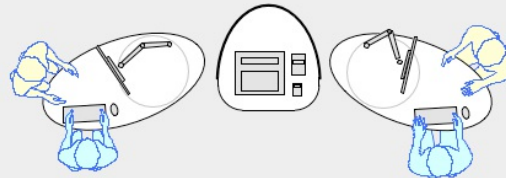

YAKETY YAK Oval 103 pod

YAKETY YAK Oval 103 pod, left hand orientation as a stand alone help point.

YAKETY YAK Oval 103 pod, left hand orientation with YAKETY YAK Support Caddy.

YAKETY YAK Oval 103 pod, left hand orientation with a YAKETY YAK Cash or Work Module.

YAKETY YAK Oval 103 pod, left and right hand orientations, sharing a central YAKETY YAK Cash or Work Module.

YAKETY YAK 103 pod 63"L x 31.5"W

Meeting end to left

Staff member

Left Hand Orientation

Meeting end to right

Staff member

Right Hand Orientation

Orientation Guide: YAKETY YAK 103 pod

Products featured: **YAKETY YAK Oval 103**
YAKETY YAK Work or Cash Module
YAKETY YAK Support Caddy

This drawing is provided by YAKETY YAK Furniture to demonstrate how our desks typically deploy. The layouts are not site specific and should not be emulated without professional input and achieving compliance with fire & egress, health & safety and all relevant codes.