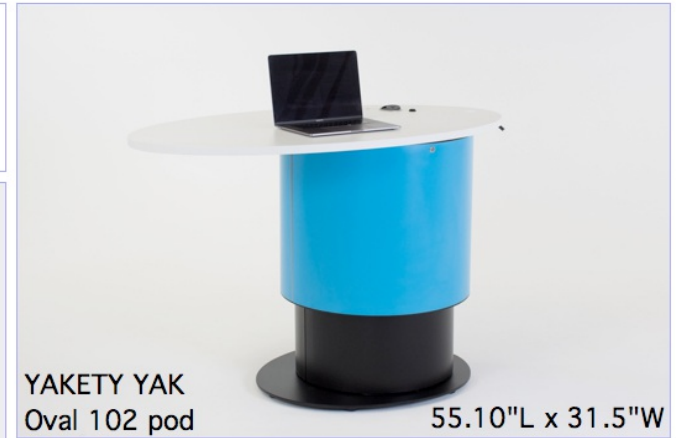

# YAKETY YAK Oval 102 pod

YAKETY YAK Oval 102 pod, left hand orientation as a stand alone pod.

YAKETY YAK Oval 102 pod, left hand orientation with YAKETY YAK Support Caddy.

YAKETY YAK Oval 102 pod, left hand orientation with a YAKETY YAK Cash or Work Module.

YAKETY YAK Oval 102 pod, left and right hand orientations, sharing a central YAKETY YAK Cash or Work Module.

Meeting end to left

Staff member

Left Hand Orientation

Meeting end to right

Staff member

Right Hand Orientation

Orientation Guide: YAKETY YAK Oval 102 pod

Products featured: **YAKETY YAK Oval 102**  
**YAKETY YAK Work or Cash Module**  
**YAKETY YAK Support Caddy**

This drawing is provided by YAKETY YAK Furniture to demonstrate how our desks typically deploy. The layouts are not site specific and should not be emulated without professional input and achieving compliance with fire & egress, health & safety and all relevant codes.