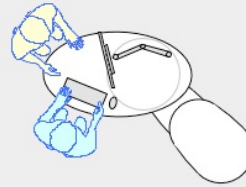

# YAKETY YAK Oval 102 pod

YAKETY YAK Oval 102 pod, left hand orientation as a stand alone pod.

YAKETY YAK Oval 102 pod, left hand orientation with YAKETY YAK Support Caddy.

YAKETY YAK Oval 102 pod, left hand orientation with a YAKETY YAK Cash or Work Module.

YAKETY YAK Oval 102 pod, left and right hand orientations, sharing a central YAKETY YAK Cash or Work Module.

Meeting end to left

Staff member

Left Hand Orientation

Meeting end to right

Staff member

Right Hand Orientation

Orientation Guide: YAKETY YAK Oval 102 pod

Products featured: **YAKETY YAK Oval 102**  
**YAKETY YAK Work or Cash Module**  
**YAKETY YAK Support Caddy**

This drawing is provided by YAKETY YAK Furniture to demonstrate how our desks typically deploy. The layouts are not site specific and should not be emulated without professional input and achieving compliance with fire & egress, health & safety and all relevant codes.