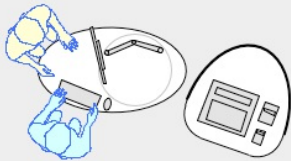

# YAKETY YAK Oval 102 pod

YAKETY YAK Oval 102 pod, left hand orientation as a stand alone pod.

YAKETY YAK Oval 102 pod, left hand orientation with YAKETY YAK Support Caddy.

YAKETY YAK Oval 102 pod, left hand orientation with a YAKETY YAK Cash or Work Module.

YAKETY YAK Oval 102 pod, left and right hand orientations, sharing a central YAKETY YAK Cash or Work Module.

Meeting end to left

Staff member

Left Hand Orientation

Meeting end to right

Staff member

Right Hand Orientation