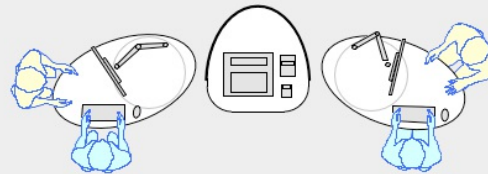

# YAKETY YAK Oval 102 pod

YAKETY YAK Oval 102 pod, left hand orientation as a stand alone pod.

YAKETY YAK Oval 102 pod, left hand orientation with YAKETY YAK Support Caddy.

YAKETY YAK Oval 102 pod, left hand orientation with a YAKETY YAK Cash or Work Module.

YAKETY YAK Oval 102 pod, left and right hand orientations, sharing a central YAKETY YAK Cash or Work Module.

Meeting end to left

Staff member

Left Hand Orientation

Meeting end to right

Staff member

Right Hand Orientation

Orientation Guide: YAKETY YAK Oval 102 pod

Products featured: **YAKETY YAK Oval 102**  
**YAKETY YAK Work or Cash Module**  
**YAKETY YAK Support Caddy**

This drawing is provided by YAKETY YAK Furniture to demonstrate how our desks typically deploy. The layouts are not site specific and should not be emulated without professional input and achieving compliance with fire & egress, health & safety and all relevant codes.