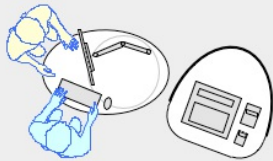

YAKETY YAK Oval 101 pod

YAKETY YAK Oval 101 pod, left hand orientation as a stand alone help point.

YAKETY YAK Oval 101 pod, left hand orientation with YAKETY YAK Support Caddy.

YAKETY YAK Oval 101 pod, left hand orientation with a YAKETY YAK Cash or Work Module.

YAKETY YAK Oval 101 pod, right hand orientation, with YAKETY YAK Oval 103 pod, left hand orientation, sharing a central YAKETY YAK Cash or Work Module.

Left Hand Orientation

Right Hand Orientation

Orientation Guide: YAKETY YAK Oval 101pod