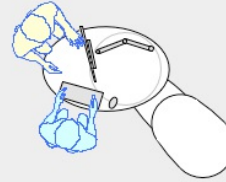

YAKETY YAK Oval 101 pod

YAKETY YAK Oval 101 pod, left hand orientation as a stand alone help point.

YAKETY YAK Oval 101 pod, left hand orientation with YAKETY YAK Support Caddy.

YAKETY YAK Oval 101 pod, left hand orientation with a YAKETY YAK Cash or Work Module.

YAKETY YAK Oval 101 pod, right hand orientation, with YAKETY YAK Oval 103 pod, left hand orientation, sharing a central YAKETY YAK Cash or Work Module.

Left Hand Orientation

Right Hand Orientation

Orientation Guide: YAKETY YAK Oval 101pod