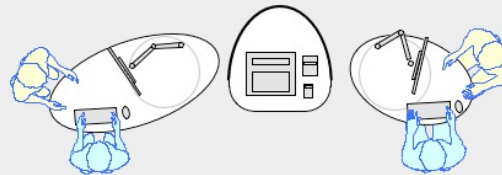

YAKETY YAK Oval 101 pod

YAKETY YAK Oval 101 pod, left hand orientation as a stand alone help point.

YAKETY YAK Oval 101 pod, left hand orientation with YAKETY YAK Support Caddy.

YAKETY YAK Oval 101 pod, left hand orientation with a YAKETY YAK Cash or Work Module.

YAKETY YAK Oval 101 pod, right hand orientation, with YAKETY YAK Oval 103 pod, left hand orientation, sharing a central YAKETY YAK Cash or Work Module.

Left Hand Orientation

Right Hand Orientation

Orientation Guide: YAKETY YAK Oval 101pod