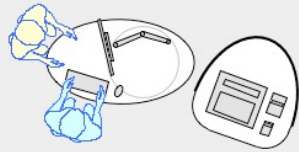

YAKETY YAK Work or Cash Modules

YAKETY YAK Cash Module with YAKETY YAK Oval 102 pod, left hand orientation.

YAKETY YAK Work Module with YAKETY YAK Oval 102 pod, right hand orientation.

YAKETY YAK Work Module with YAKETY YAK Oval 103 pod, left hand orientation and YAKETY YAK Oval 101 pod, right hand orientation.

YAKETY YAK Cash Module with YAKETY YAK Round 105 pod, with YAKETY YAK Oval 103 pod, right hand orientation.

YAKETY YAK Work or Cash Module 815mmW x 832mmD x 1195mmH

Orientation Guide: YAKETY YAK Work and Cash Modules have no specific orientation.