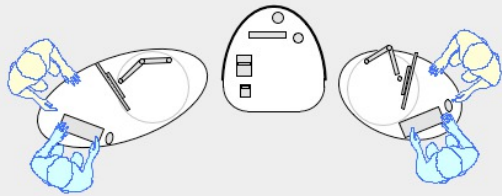

YAKETY YAK Work or Cash Modules

YAKETY YAK Cash Module with YAKETY YAK Oval 102 pod, left hand orientation.

YAKETY YAK Work Module with YAKETY YAK Oval 102 pod, right hand orientation.

YAKETY YAK Work Module with YAKETY YAK Oval 103 pod, left hand orientation and YAKETY YAK Oval 101 pod, right hand orientation.

YAKETY YAK Cash Module with YAKETY YAK Round 105 pod, with YAKETY YAK Oval 103 pod, right hand orientation.

YAKETY YAK Work or Cash Module 815mmW x 832mmD x 1195mmH

Orientation Guide: YAKETY YAK Work and Cash Modules have no specific orientation.

- Products featured:
- YAKETY YAK Work or Cash Module**
 - YAKETY YAK Oval 101**
 - YAKETY YAK Oval 102**
 - YAKETY YAK Oval 103**
 - YAKETY YAK Round 105**

This drawing is provided by YAKETY YAK Furniture to demonstrate how our desks typically deploy. The layouts are not site specific and should not be emulated without professional input and achieving compliance with fire & egress, health & safety and all relevant codes.