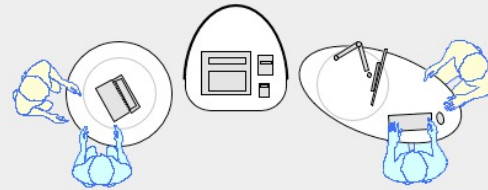

YAKETY YAK Work or Cash Modules

YAKETY YAK Cash Module with YAKETY YAK Oval 102 pod, left hand orientation.

YAKETY YAK Work Module with YAKETY YAK Oval 102 pod, right hand orientation.

YAKETY YAK Work Module with YAKETY YAK Oval 103 pod, left hand orientation and YAKETY YAK Oval 101 pod, right hand orientation.

YAKETY YAK Cash Module with YAKETY YAK Round 105 pod, with YAKETY YAK Oval 103 pod, right hand orientation.

YAKETY YAK Work or Cash Module 815mmW x 832mmD x 1195mmH

Orientation Guide: YAKETY YAK Work and Cash Modules have no specific orientation.