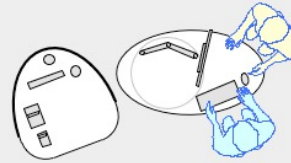

YAKETY YAK Work or Cash Modules

YAKETY YAK Cash Module with YAKETY YAK Oval 102 pod, left hand orientation.

YAKETY YAK Work Module with YAKETY YAK Oval 102 pod, right hand orientation.

YAKETY YAK Work Module with YAKETY YAK Oval 103 pod, left hand orientation and YAKETY YAK Oval 101 pod, right hand orientation.

YAKETY YAK Cash Module with YAKETY YAK Round 105 pod, with YAKETY YAK Oval 103 pod, right hand orientation.

YAKETY YAK Work or Cash Module 815mmW x 832mmD x 1195mmH

Orientation Guide: YAKETY YAK Work and Cash Modules have no specific orientation.