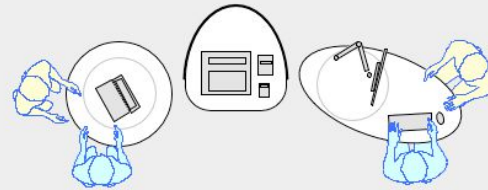

YAKETY YAK Work or Cash Modules

YAKETY YAK Cash Module with YAKETY YAK Oval 102 pod, left hand orientation.

YAKETY YAK Work Module with YAKETY YAK Oval 102 pod, right hand orientation.

YAKETY YAK Work Module with YAKETY YAK Oval 103 pod, left hand orientation and YAKETY YAK Oval 101 pod, right hand orientation.

YAKETY YAK Cash Module with YAKETY YAK Round 105 pod, with YAKETY YAK Oval 103 pod, right hand orientation.

YAKETY YAK Work or Cash Module 32.1"W x 32.8"D x 45.3"H

Orientation Guide: YAKETY YAK Work and Cash Modules have no specific orientation.