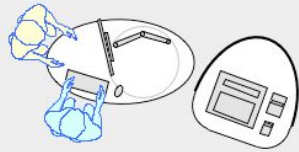

YAKETY YAK Work or Cash Modules

YAKETY YAK Cash Module with YAKETY YAK Oval 102 pod, left hand orientation.

YAKETY YAK Work Module with YAKETY YAK Oval 102 pod, right hand orientation.

YAKETY YAK Work Module with YAKETY YAK Oval 103 pod, left hand orientation and YAKETY YAK Oval 101 pod, right hand orientation.

YAKETY YAK Cash Module with YAKETY YAK Round 105 pod, with YAKETY YAK Oval 103 pod, right hand orientation.

YAKETY YAK Work or Cash Module 32.1"W x 32.8"D x 45.3"H

Orientation Guide: YAKETY YAK Work and Cash Modules have no specific orientation.