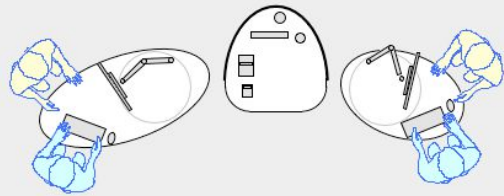

YAKETY YAK Work or Cash Modules

YAKETY YAK Cash Module with YAKETY YAK Oval 102 pod, left hand orientation.

YAKETY YAK Work Module with YAKETY YAK Oval 102 pod, right hand orientation.

YAKETY YAK Work Module with YAKETY YAK Oval 103 pod, left hand orientation and YAKETY YAK Oval 101 pod, right hand orientation.

YAKETY YAK Cash Module with YAKETY YAK Round 105 pod, with YAKETY YAK Oval 103 pod, right hand orientation.

YAKETY YAK Work or Cash Module 32.1"W x 32.8"D x 45.3"H

Orientation Guide: YAKETY YAK Work and Cash Modules have no specific orientation.

- Products featured:
- YAKETY YAK Work or Cash Module**
 - YAKETY YAK Oval 101**
 - YAKETY YAK Oval 102**
 - YAKETY YAK Oval 103**
 - YAKETY YAK Round 105**

This drawing is provided by YAKETY YAK Furniture to demonstrate how our desks typically deploy. The layouts are not site specific and should not be emulated without professional input and achieving compliance with fire & egress, health & safety and all relevant codes.