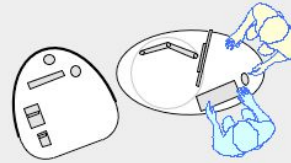

YAKETY YAK Work or Cash Modules

YAKETY YAK Cash Module with YAKETY YAK Oval 102 pod, left hand orientation.

YAKETY YAK Work Module with YAKETY YAK Oval 102 pod, right hand orientation.

YAKETY YAK Work Module with YAKETY YAK Oval 103 pod, left hand orientation and YAKETY YAK Oval 101 pod, right hand orientation.

YAKETY YAK Cash Module with YAKETY YAK Round 105 pod, with YAKETY YAK Oval 103 pod, right hand orientation.

YAKETY YAK Work or Cash Module 32.1"W x 32.8"D x 45.3"H

Orientation Guide: YAKETY YAK Work and Cash Modules have no specific orientation.