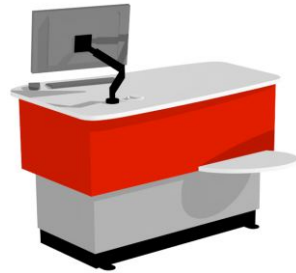

Yakety Yak 300 Series – Intelligent counters

YAKETY YAK 301

The smallest counter in the range, it features a tapered 1500mm desktop with square ends.

Key tasks: Help / Issues