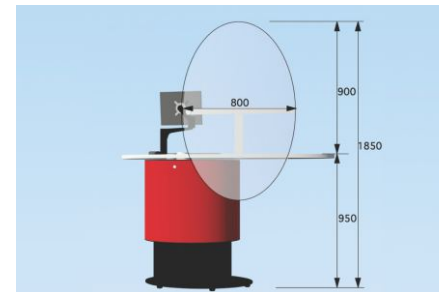

YAKETY YAK COVID Screen

Fit a YAKETY YAK COVID Screen to any of our range, as part of your strategy to minimize risk to staff and customers.