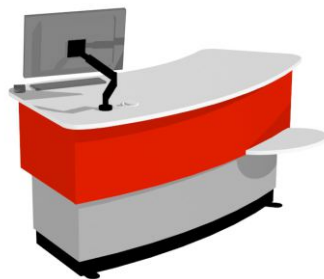

YAKETY YAK 305

A curved 1935mm desktop with square ends.

Key tasks: Help / Issues