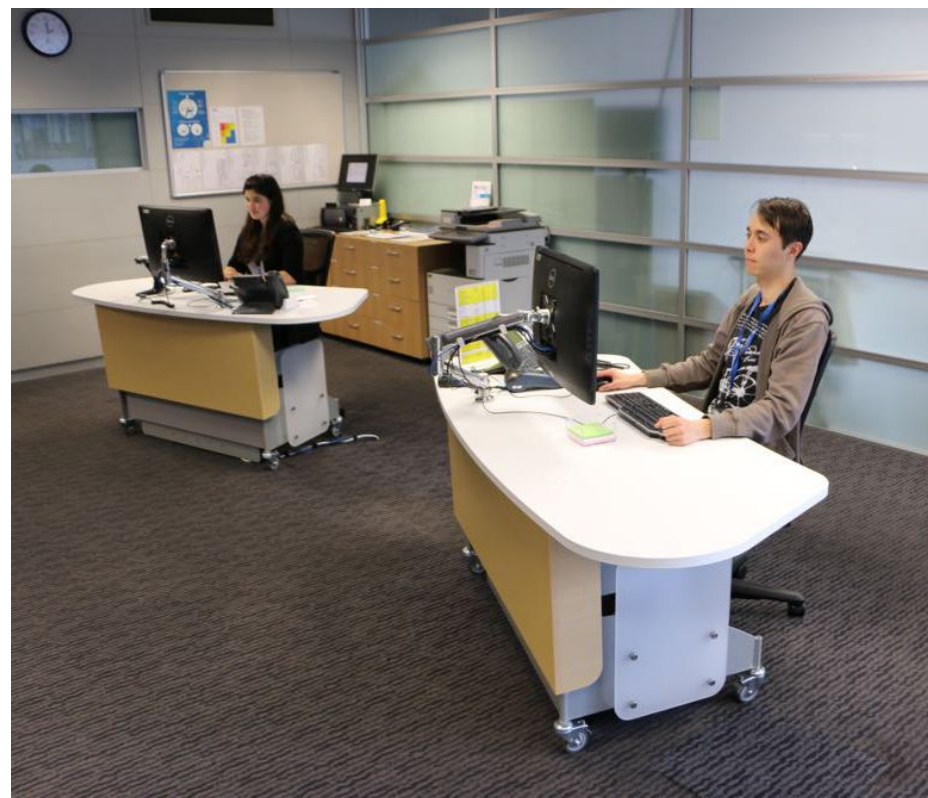

Product warranty

At Yakety Yak Furniture we are committed to bringing you quality products.

Yakety Yak Furniture's products are warranted to be free from defects in materials and workmanship for the components and periods scheduled below.

Warranty Limitations:

- Indoor use only
- Normal wear and tear excluded
- Abuse, ill use and neglect excluded
- Unauthorised modifications or repairs render our warranty void
- Our warranties are limited to the replacement of defective parts and exclude freight and fitting

Yakety Yak Furniture and our manufacturers accept no liability or obligation beyond the warranties outlined below.

Manufacturers warranty

Warranty periods noted commence from the date of delivery.

General construction

Steel work:	3 years
Cabinetry work:	3 years
Acrylic work:	1 year
Hardware:	1 year

Sub-suppliers warranties

LINAK height adjust systems:	4 year LINAK warranty
ATDEC monitor brackets:	5 year ATDEC warranty

The manufacturer and sub-suppliers reserve the right to adjust the warranty period and terms from time to time.