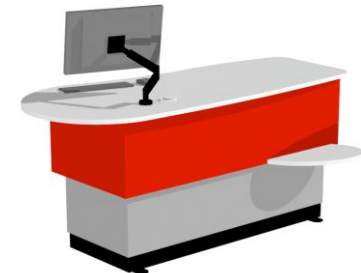

Key tasks: Help / Issues

YAKETY YAK 302

A concise 1800mm desktop with a round meeting end.

Key tasks: Help / Issues

YAKETY YAK 303

A generous, tapered 1840mm desktop with square ends.

Key tasks: Help / Issues