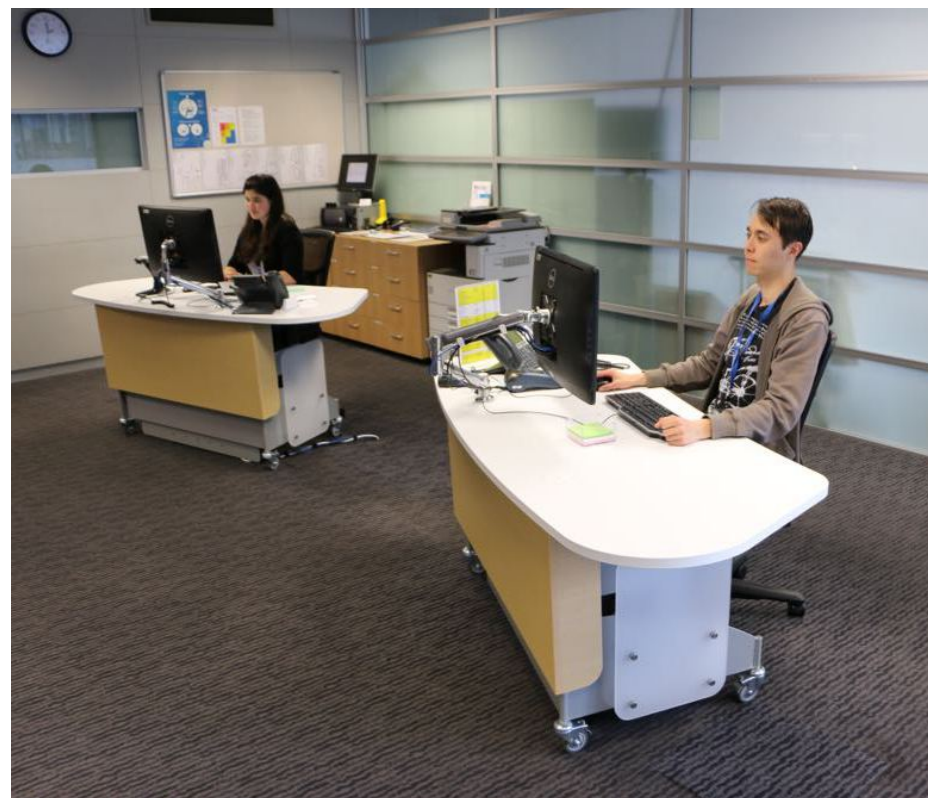

Product warranty

At YAKETY YAK Furniture we are committed to bringing you quality products.

YAKETY YAK Furniture's products are warranted to be free from defects in materials and workmanship for the components and periods scheduled below.

Warranty limitations:

- Indoor use only
- Normal wear and tear excluded
- Abuse, ill use and neglect excluded
- Unauthorised modifications or repairs render our warranty void
- Our warranties are limited to the replacement of defective parts and exclude freight and fitting

YAKETY YAK Furniture and our manufacturers accept no liability or obligation beyond the warranties outlined below.

Manufacturers warranty

Warranty periods noted commence from the date of delivery.

General construction

Steel work:	3 years
Cabinetry work:	3 years
Acrylic work:	1 year
Hardware:	1 year

Sub-suppliers warranties

LINAK height adjust systems:	4 year LINAK warranty
ATDEC monitor brackets:	5 year ATDEC warranty

The manufacturer and sub-suppliers reserve the right to adjust the warranty period and terms from time to time.