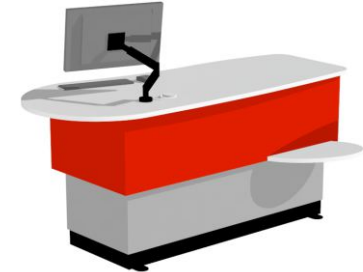

YAKETY YAK 304

A generous 82.68" (2100mm) worktop with a round meeting end.

Key tasks: Help / Issues