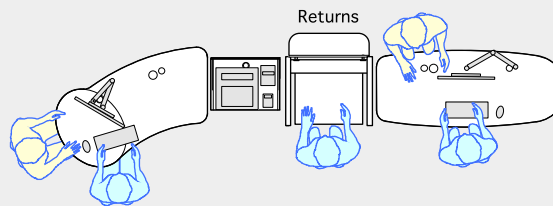

YAKETY YAK 406 desk

YAKETY YAK 406 desk left hand orientation - work standing with customers across the desk.

YAKETY YAK 406 desks - work seated or standing with customers at the meeting oval.

YAKETY YAK 406 Desk, standing height
70.87"W x 28.7"D (1800mm x 730mm)

YAKETY YAK 406 Desk, seated height

YAKETY YAK 406 desks (left and right hand orientation) with central Cash/Credit Module.

YAKETY YAK 406 desk left hand orientation with Book Returns Module, Cash/Credit Module and 402 support desk desks forming a circulation area.

Meeting end to left Meeting end to right

Staff member

Left Hand Orientation

Staff member

Right Hand Orientation

Orientation Guide: YAKETY YAK 406 desk

Product links: [YAKETY YAK 406](#)
[YAKETY YAK 402](#)
[Cash / Credit Module](#)
[Book Returns Module](#)