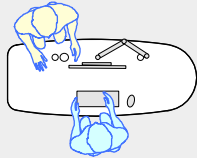

YAKETY YAK 406 desk

YAKETY YAK 406 desk left hand orientation - work standing with customers across the desk.

YAKETY YAK 406 desks - work seated or standing with customers at the meeting oval.

YAKETY YAK 406 Desk, standing height
70.87"W x 28.7"D (1800mm x 730mm)

YAKETY YAK 406 Desk, seated height

YAKETY YAK 406 desks (left and right hand orientation) with central Cash/Credit Module.

YAKETY YAK 406 desk left hand orientation with Book Returns Module, Cash/Credit Module and 402 support desk desks forming a circulation area.