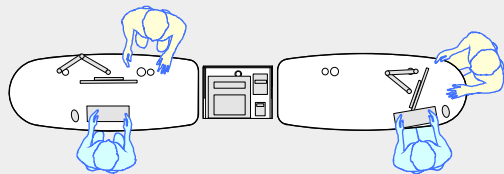

YAKETY YAK 406 desk

YAKETY YAK 406 desk left hand orientation - work standing with customers across the desk.

YAKETY YAK 406 desks - work seated or standing with customers at the meeting oval.

YAKETY YAK 406 Desk, standing height
70.87"W x 28.7"D (1800mm x 730mm)

YAKETY YAK 406 Desk, seated height

YAKETY YAK 406 desks (left and right hand orientation) with central Cash/Credit Module.

YAKETY YAK 406 desk left hand orientation with Book Returns Module, Cash/Credit Module and 402 support desk desks forming a circulation area.

Meeting end to left Meeting end to right

Staff member

Left Hand Orientation

Staff member

Right Hand Orientation

Orientation Guide: YAKETY YAK 406 desk

Product links: [YAKETY YAK 406](#)
[YAKETY YAK 402](#)
[Cash / Credit Module](#)
[Book Returns Module](#)