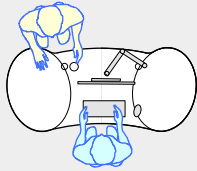

# YAKETY YAK 404 island desk

YAKETY YAK 404 island desk - work standing with customers across the desk.

YAKETY YAK 404 island desk - work seated with customers at either end.

YAKETY YAK 404 island desk - work standing with customers at either end.

YAKETY YAK 404 island desks group to form a dynamic help centre.

YAKETY YAK 404 Island Desk, standing height  
70.87"L x 31.3"W (1800MM x 795mm)

YAKETY YAK 404 Island Desk, seated height

Orientation Guide: YAKETY YAK 404 island desk is of symmetrical design and has no specific orientation.