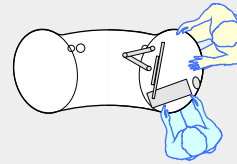

# YAKETY YAK 404 island desk

YAKETY YAK 404 island desk - work standing with customers across the desk.

YAKETY YAK 404 island desk - work seated with customers at either end.

YAKETY YAK 404 island desk - work standing with customers at either end.

YAKETY YAK 404 island desks group to form a dynamic help centre.

YAKETY YAK 404 Island Desk, standing height  
70.87"L x 31.3"W (1800MM x 795mm)

YAKETY YAK 404 Island Desk, seated height

Orientation Guide: YAKETY YAK 404 island desk is of symmetrical design and has no specific orientation.