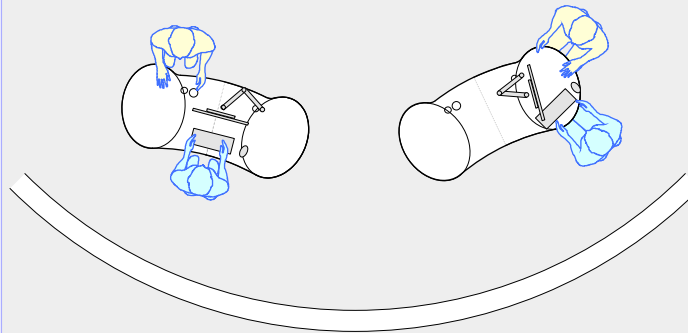

# YAKETY YAK 404 island desk

YAKETY YAK 404 island desk - work standing with customers across the desk.

YAKETY YAK 404 island desk - work seated with customers at either end.

YAKETY YAK 404 island desk - work standing with customers at either end.

YAKETY YAK 404 island desks group to form a dynamic help centre.

YAKETY YAK 404 Island Desk, standing height  
70.87"L x 31.3"W (1800MM x 795mm)

YAKETY YAK 404 Island Desk, seated height

Orientation Guide: YAKETY YAK 404 island desk is of symmetrical design and has no specific orientation.