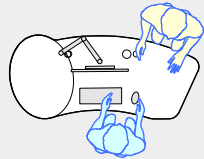

YAKETY YAK 403 desk

YAKETY YAK 403 desk, left hand orientation - work standing with customers across the desk.

YAKETY YAK 403 desks - work seated or standing with customers at the meeting oval.

YAKETY YAK 403 desk (left hand orientation) with YAKETY YAK Oval 402 desk (right hand orientation) with shared central Cash/Credit Module.

YAKETY YAK 403 desks forming a circulation area with shared central Cash/Credit Module

YAKETY YAK 403 Desk, standing height
70.87"W x 31.3"D (1800mm x 795mm)

YAKETY YAK 403 Desk, seated height

Meeting end
to left