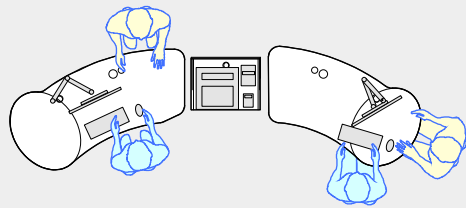

YAKETY YAK 403 desk

YAKETY YAK 403 desk, left hand orientation - work standing with customers across the desk.

YAKETY YAK 403 desks - work seated or standing with customers at the meeting oval.

YAKETY YAK 403 desk (left hand orientation) with YAKETY YAK Oval 402 desk (right hand orientation) with shared central Cash/Credit Module.

YAKETY YAK 403 desks forming a circulation area with shared central Cash/Credit Module

YAKETY YAK 403 Desk, standing height
70.87"W x 31.3"D (1800mm x 795mm)

YAKETY YAK 403 Desk, seated height

Meeting end
to left