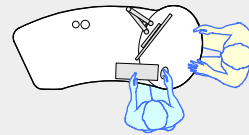

YAKETY YAK 403 desk

YAKETY YAK 403 desk, left hand orientation - work standing with customers across the desk.

YAKETY YAK 403 desks - work seated or standing with customers at the meeting oval.

YAKETY YAK 403 desk (left hand orientation) with YAKETY YAK Oval 402 desk (right hand orientation) with shared central Cash/Credit Module.

YAKETY YAK 403 desks forming a circulation area with shared central Cash/Credit Module

YAKETY YAK 403 Desk, standing height
70.87"W x 31.3"D (1800mm x 795mm)

YAKETY YAK 403 Desk, seated height

Meeting end
to left