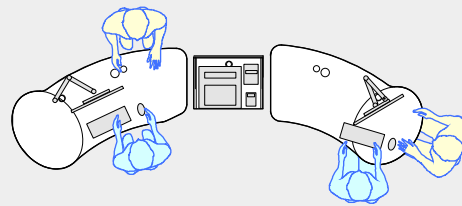

YAKETY YAK 403 desk

YAKETY YAK 403 desk, left hand orientation - work standing with customers across the desk.

YAKETY YAK 403 desks - work seated or standing with customers at the meeting oval.

YAKETY YAK 403 desk (left hand orientation) with YAKETY YAK Oval 402 desk (right hand orientation) with shared central Cash/Credit Module.

YAKETY YAK 403 desks forming a circulation area with shared central Cash/Credit Module

YAKETY YAK 403 Desk, standing height
70.87"W x 31.3"D (1800mm x 795mm)

YAKETY YAK 403 Desk, seated height

Meeting end
to left