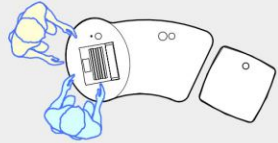

YAKETY YAK 401 desk

YAKETY YAK 401 desk, left hand orientation with Stand Alone Storage Module. Laptop use.

YAKETY YAK 401 desk, right hand orientation. PC use.

YAKETY YAK 401 desk, left hand orientation as teachers desk.

YAKETY YAK 401 desk (right hand orientation), with YAKETY YAK 402 desk, (left hand orientation) with shared Cash/Credit Module between.

YAKETY YAK 401 Desk with laptop
55.1"L x 31.3"W (1400mm x 795mm)

YAKETY YAK 401 Desk Standing height