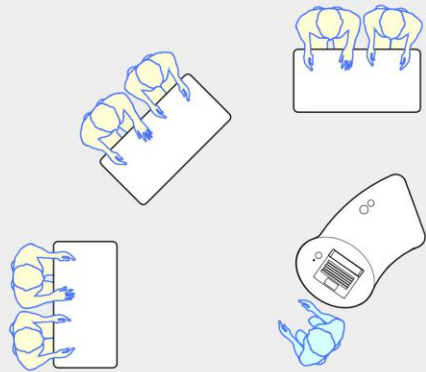

YAKETY YAK 401 desk

YAKETY YAK 401 desk, left hand orientation with Stand Alone Storage Module. Laptop use.

YAKETY YAK 401 desk, right hand orientation. PC use.

YAKETY YAK 401 desk, left hand orientation as teachers desk.

YAKETY YAK 401 desk (right hand orientation), with YAKETY YAK 402 desk, (left hand orientation) with shared Cash/Credit Module between.

YAKETY YAK 401 Desk with laptop
55.1"L x 31.3"W (1400mm x 795mm)

YAKETY YAK 401 Desk Standing height

Meeting end to left

Staff member

Left Hand Orientation

Meeting end to right

Staff member

Right Hand Orientation

Orientation Guide: YAKETY YAK 401 Desk.

Products featured: **YAKETY YAK 401**
YAKETY YAK 402
Cash / Credit Module
Stand Alone Storage Module