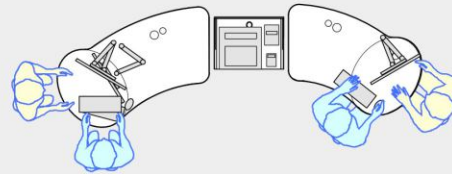

YAKETY YAK 401 desk

YAKETY YAK 401 desk, left hand orientation with Stand Alone Storage Module. Laptop use.

YAKETY YAK 401 desk, right hand orientation. PC use.

YAKETY YAK 401 desk, left hand orientation as teachers desk.

YAKETY YAK 401 desk (right hand orientation), with YAKETY YAK 402 desk, (left hand orientation) with shared Cash/Credit Module between.

YAKETY YAK 401 Desk with laptop
55.1"L x 31.3"W (1400mm x 795mm)

YAKETY YAK 401 Desk Standing height

Meeting end to left

Staff member

Left Hand Orientation

Meeting end to right

Staff member

Right Hand Orientation

Orientation Guide: YAKETY YAK 401 Desk.

Products featured: **YAKETY YAK 401**
YAKETY YAK 402
Cash / Credit Module
Stand Alone Storage Module