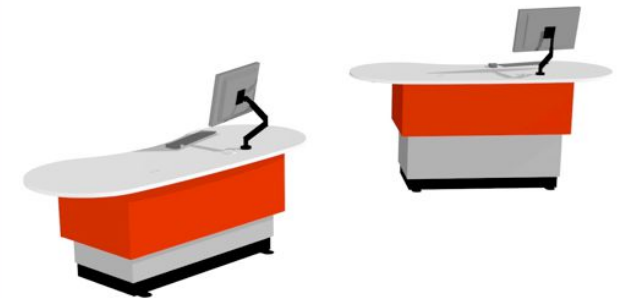

YAKETY YAK 307 COUNTER

YAKETY YAK 307 Island Counter.

Pair of YAKETY YAK 307 Island Counters.

YAKETY YAK 307 Island Counter with YAKETY YAK 305 Radial Counters and Cash/Credit Module forming a radial circulation point.

YAKETY YAK 307 Island Counter working along side YAKETY YAK 302 Counter, left hand orientation with Cash/Credit Module.

YAKETY YAK
307 Island Counter

86.6"W x 34.5"D

Meeting end
to left

Meeting end
to right