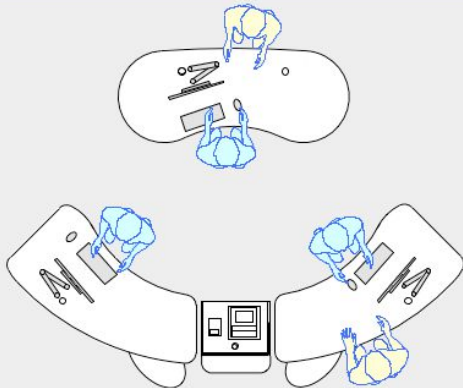

YAKETY YAK 307 COUNTER

YAKETY YAK 307 Island Counter.

Pair of YAKETY YAK 307 Island Counters.

YAKETY YAK 307 Island Counter with YAKETY YAK 305 Radial Counters and Cash/Credit Module forming a radial circulation point.

YAKETY YAK 307 Island Counter working along side YAKETY YAK 302 Counter, left hand orientation with Cash/Credit Module.

YAKETY YAK
307 Island Counter

86.6"W x 34.5"D

Meeting end
to left

Meeting end
to right

Staff member

Orientation Guide: YAKETY YAK 307 Island Counter is of symmetrical design and has no specific orientation.

Product links:

- [YAKETY YAK 307 Island Counter](#)
- [YAKETY YAK 302 Counter](#)
- [YAKETY YAK 305 Radial Counter](#)
- [300 Cash / Credit Module](#)