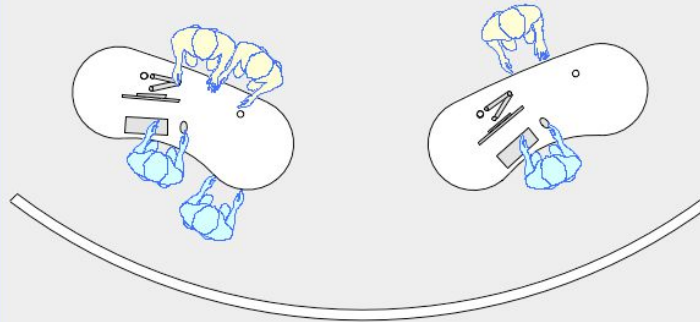

YAKETY YAK 307 COUNTER

YAKETY YAK 307 Island Counter.

Pair of YAKETY YAK 307 Island Counters.

YAKETY YAK 307 Island Counter with YAKETY YAK 305 Radial Counters and Cash/Credit Module forming a radial circulation point.

YAKETY YAK 307 Island Counter working along side YAKETY YAK 302 Counter, left hand orientation with Cash/Credit Module.

YAKETY YAK
307 Island Counter

86.6"W x 34.5"D

Meeting end
to left

Meeting end
to right

Staff member

Orientation Guide: YAKETY YAK 307 Island Counter is of symmetrical design and has no specific orientation.

Product links:

- [YAKETY YAK 307 Island Counter](#)
- [YAKETY YAK 302 Counter](#)
- [YAKETY YAK 305 Radial Counter](#)
- [300 Cash / Credit Module](#)