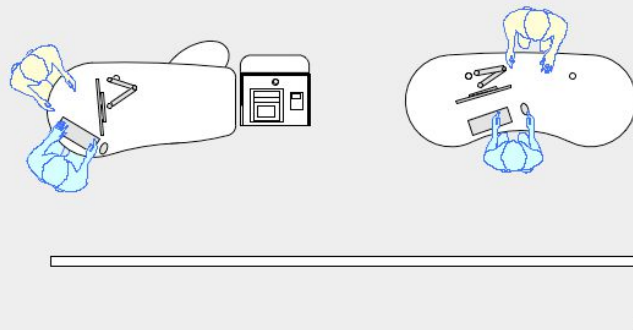

YAKETY YAK 307 COUNTER

YAKETY YAK 307 Island Counter.

Pair of YAKETY YAK 307 Island Counters.

YAKETY YAK 307 Island Counter with YAKETY YAK 305 Radial Counters and Cash/Credit Module forming a radial circulation point.

YAKETY YAK 307 Island Counter working along side YAKETY YAK 302 Counter, left hand orientation with Cash/Credit Module.

YAKETY YAK
307 Island Counter

86.6"W x 34.5"D

Meeting end
to left

Meeting end
to right

Staff member

Orientation Guide: YAKETY YAK 307 Island Counter is of symmetrical design and has no specific orientation.

Product links:

- [YAKETY YAK 307 Island Counter](#)
- [YAKETY YAK 302 Counter](#)
- [YAKETY YAK 305 Radial Counter](#)
- [300 Cash / Credit Module](#)