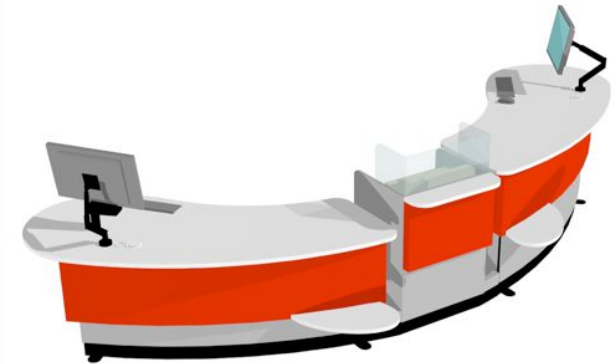

YAKETY YAK 306 Radial Counters, left and right hand orientations with shared Cash/Credit Module between.

Staff member

Left Hand
Orientation

Staff member

Right Hand
Orientation

Orientation Guide: YAKETY YAK 306 Radial Counter

Product links:

- [YAKETY YAK 306 Counter](#)
- [YAKETY YAK 305 Radial Counter](#)
- [YAKETY YAK 302 Counter](#)
- [300 Cash / Credit Module](#)
- [300 Book Returns Module](#)

This drawing is provided by YAKETY YAK Furniture to demonstrate how our desks typically deploy. The layouts are not site specific and should not be emulated without professional input and achieving compliance with fire & egress, health & safety and all relevant codes.