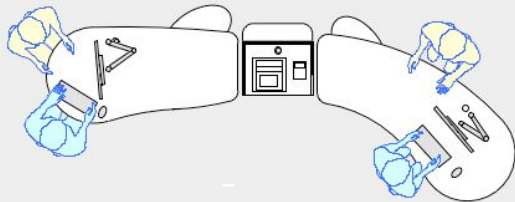

YAKETY YAK 306 RADIAL COUNTER

YAKETY YAK 306 Radial Counter, left hand orientation with Cash/Credit Module.

YAKETY YAK 306 Radial Counters, left and right hand orientations with shared Cash/Credit Module between.

YAKETY YAK 306 Radial Counter, right hand orientation with YAKETY YAK 302 Counter, left hand orientation with shared Cash/Credit Module between.

YAKETY YAK 306 Radial Counter, left hand orientation and YAKETY YAK 305 Radial Counter, right hand orientation with shared Cash/Credit Module between and Book Returns Module to right hand end.