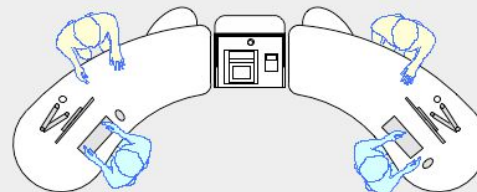

YAKETY YAK 306 RADIAL COUNTER

YAKETY YAK 306 Radial Counter, left hand orientation with Cash/Credit Module.

YAKETY YAK 306 Radial Counters, left and right hand orientations with shared Cash/Credit Module between.

YAKETY YAK 306 Radial Counter, right hand orientation with YAKETY YAK 302 Counter, left hand orientation with shared Cash/Credit Module between.

YAKETY YAK 306 Radial Counter, left hand orientation and YAKETY YAK 305 Radial Counter, right hand orientation with shared Cash/Credit Module between and Book Returns Module to right hand end.