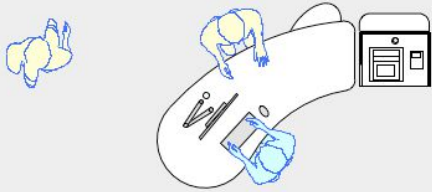

YAKETY YAK 306 RADIAL COUNTER

YAKETY YAK 306 Radial Counter, left hand orientation with Cash/Credit Module.

YAKETY YAK 306 Radial Counters, left and right hand orientations with shared Cash/Credit Module between.

YAKETY YAK 306 Radial Counter, right hand orientation with YAKETY YAK 302 Counter, left hand orientation with shared Cash/Credit Module between.

YAKETY YAK 306 Radial Counter, left hand orientation and YAKETY YAK 305 Radial Counter, right hand orientation with shared Cash/Credit Module between and Book Returns Module to right hand end.