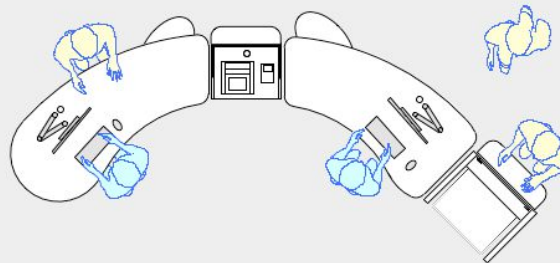

YAKETY YAK 306 RADIAL COUNTER

YAKETY YAK 306 Radial Counter, left hand orientation with Cash/Credit Module.

YAKETY YAK 306 Radial Counters, left and right hand orientations with shared Cash/Credit Module between.

YAKETY YAK 306 Radial Counter, right hand orientation with YAKETY YAK 302 Counter, left hand orientation with shared Cash/Credit Module between.

YAKETY YAK 306 Radial Counter, left hand orientation and YAKETY YAK 305 Radial Counter, right hand orientation with shared Cash/Credit Module between and Book Returns Module to right hand end.