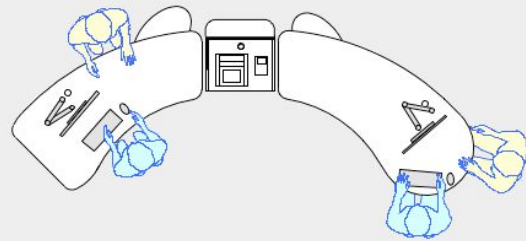

# YAKETY YAK 305 RADIAL COUNTER

YAKETY YAK 305 Radial Counter, right hand orientation with Cash/Credit Module.

YAKETY YAK 305 Radial Counters, left and right hand orientations with shared Cash/Credit Module between.

YAKETY YAK 305 Counter, left hand orientation with YAKETY YAK 306 Radial Counter, right hand orientation with shared Cash/Credit Module between.

YAKETY YAK 302 Counter, left hand orientation and YAKETY YAK 305 Radial Counter, right hand orientation with shared Cash/Credit Module between and Book Returns Module to right hand end.