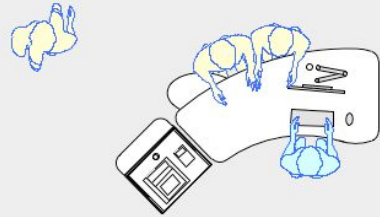

# YAKETY YAK 305 RADIAL COUNTER

YAKETY YAK 305 Radial Counter, right hand orientation with Cash/Credit Module.

YAKETY YAK 305 Radial Counters, left and right hand orientations with shared Cash/Credit Module between.

YAKETY YAK 305 Counter, left hand orientation with YAKETY YAK 306 Radial Counter, right hand orientation with shared Cash/Credit Module between.

YAKETY YAK 302 Counter, left hand orientation and YAKETY YAK 305 Radial Counter, right hand orientation with shared Cash/Credit Module between and Book Returns Module to right hand end.