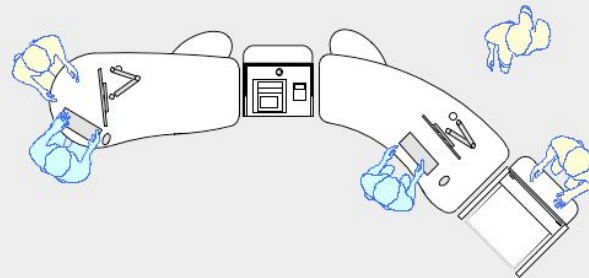

# YAKETY YAK 305 RADIAL COUNTER

YAKETY YAK 305 Radial Counter, right hand orientation with Cash/Credit Module.

YAKETY YAK 305 Radial Counters, left and right hand orientations with shared Cash/Credit Module between.

YAKETY YAK 305 Counter, left hand orientation with YAKETY YAK 306 Radial Counter, right hand orientation with shared Cash/Credit Module between.

YAKETY YAK 302 Counter, left hand orientation and YAKETY YAK 305 Radial Counter, right hand orientation with shared Cash/Credit Module between and Book Returns Module to right hand end.