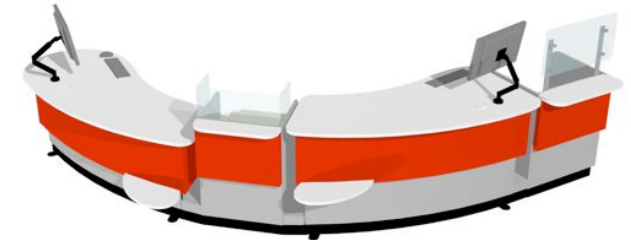

YAKETY YAK 305 Radial Counters, left and right hand orientations with shared Cash/Credit Module between.

Left Hand
Orientation

Right Hand
Orientation

Orientation Guide: YAKETY YAK 305 Radial Counter

Product links:

- [YAKETY YAK 305 Radial Counter](#)
- [YAKETY YAK 302 Counter](#)
- [YAKETY YAK 306 Radial Counter](#)
- [300 Cash / Credit Module](#)
- [300 Book Returns Module](#)

This drawing is provided by YAKETY YAK Furniture to demonstrate how our desks typically deploy. The layouts are not site specific and should not be emulated without professional input and achieving compliance with fire & egress, health & safety and all relevant codes.