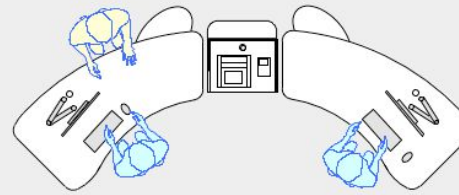

# YAKETY YAK 305 RADIAL COUNTER

YAKETY YAK 305 Radial Counter, right hand orientation with Cash/Credit Module.

YAKETY YAK 305 Radial Counters, left and right hand orientations with shared Cash/Credit Module between.

YAKETY YAK 305 Counter, left hand orientation with YAKETY YAK 306 Radial Counter, right hand orientation with shared Cash/Credit Module between.

YAKETY YAK 302 Counter, left hand orientation and YAKETY YAK 305 Radial Counter, right hand orientation with shared Cash/Credit Module between and Book Returns Module to right hand end.