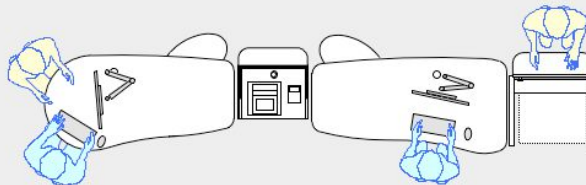

# YAKETY YAK 303 COUNTER

YAKETY YAK 303 Counter, left hand orientation with Cash/Credit Module.

YAKETY YAK 303 Counters, left and right hand orientations with shared Cash/Credit Module between.

YAKETY YAK 303 Counter, left hand orientation with YAKETY YAK 306 Radial Counter, right hand orientation with shared Cash/Credit Module between.

YAKETY YAK 303 Counter, right hand orientation and YAKETY YAK 302 Counter, left hand orientation with shared Cash/Credit Module between and Book Returns Module to right hand end.

YAKETY YAK 303 Counter 72.4"W x 35.8"D