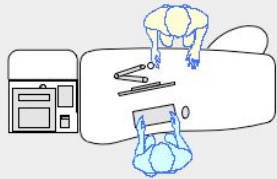

# YAKETY YAK 303 COUNTER

YAKETY YAK 303 Counter, left hand orientation with Cash/Credit Module.

YAKETY YAK 303 Counters, left and right hand orientations with shared Cash/Credit Module between.

YAKETY YAK 303 Counter, left hand orientation with YAKETY YAK 306 Radial Counter, right hand orientation with shared Cash/Credit Module between.

YAKETY YAK 303 Counter, right hand orientation and YAKETY YAK 302 Counter, left hand orientation with shared Cash/Credit Module between and Book Returns Module to right hand end.

YAKETY YAK 303 Counter 72.4"W x 35.8"D