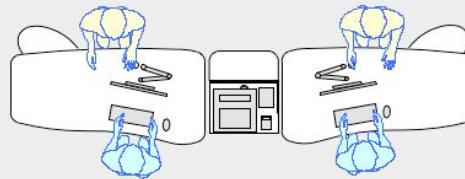

# YAKETY YAK 303 COUNTER

YAKETY YAK 303 Counter, left hand orientation with Cash/Credit Module.

YAKETY YAK 303 Counters, left and right hand orientations with shared Cash/Credit Module between.

YAKETY YAK 303 Counter, left hand orientation with YAKETY YAK 306 Radial Counter, right hand orientation with shared Cash/Credit Module between.

YAKETY YAK 303 Counter, right hand orientation and YAKETY YAK 302 Counter, left hand orientation with shared Cash/Credit Module between and Book Returns Module to right hand end.

YAKETY YAK 303 Counter 72.4"W x 35.8"D