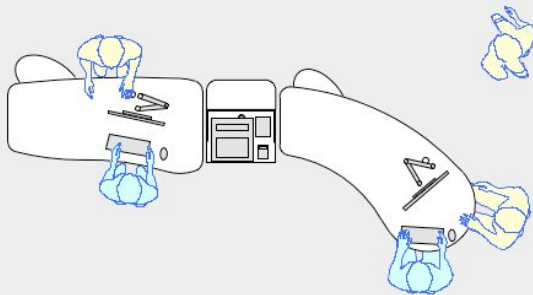

# YAKETY YAK 303 COUNTER

YAKETY YAK 303 Counter, left hand orientation with Cash/Credit Module.

YAKETY YAK 303 Counters, left and right hand orientations with shared Cash/Credit Module between.

YAKETY YAK 303 Counter, left hand orientation with YAKETY YAK 306 Radial Counter, right hand orientation with shared Cash/Credit Module between.

YAKETY YAK 303 Counter, right hand orientation and YAKETY YAK 302 Counter, left hand orientation with shared Cash/Credit Module between and Book Returns Module to right hand end.

YAKETY YAK 303 Counter 72.4"W x 35.8"D