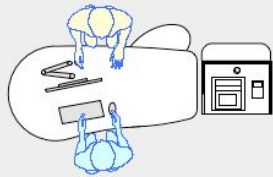

# YAKETY YAK 302 COUNTER

YAKETY YAK 302 Counter, left hand orientation with Cash/Credit Module.

YAKETY YAK 302 Counters, left and right hand orientations with shared Cash/Credit Module between.

YAKETY YAK 302 Counter, left hand orientation with YAKETY YAK 306 Radial Counter, right hand orientation with shared Cash/Credit Module between.

YAKETY YAK 302 Counter, left hand orientation forming an installation with YAKETY YAK 301 Counter, right hand orientation, Cash/Credit Module and Book Returns Module to right hand end.

YAKETY YAK 302 Counter 70.1"W x 35.4"D