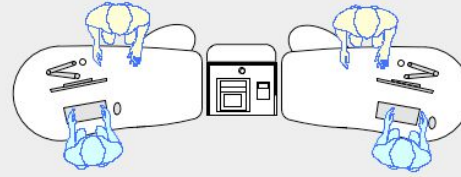

# YAKETY YAK 302 COUNTER

YAKETY YAK 302 Counter, left hand orientation with Cash/Credit Module.

YAKETY YAK 302 Counters, left and right hand orientations with shared Cash/Credit Module between.

YAKETY YAK 302 Counter, left hand orientation with YAKETY YAK 306 Radial Counter, right hand orientation with shared Cash/Credit Module between.

YAKETY YAK 302 Counter, left hand orientation forming an installation with YAKETY YAK 301 Counter, right hand orientation, Cash/Credit Module and Book Returns Module to right hand end.

YAKETY YAK 302 Counter 70.1"W x 35.4"D