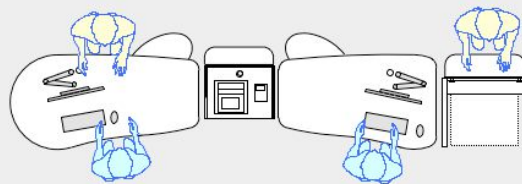

# YAKETY YAK 302 COUNTER

YAKETY YAK 302 Counter, left hand orientation with Cash/Credit Module.

YAKETY YAK 302 Counters, left and right hand orientations with shared Cash/Credit Module between.

YAKETY YAK 302 Counter, left hand orientation with YAKETY YAK 306 Radial Counter, right hand orientation with shared Cash/Credit Module between.

YAKETY YAK 302 Counter, left hand orientation forming an installation with YAKETY YAK 301 Counter, right hand orientation, Cash/Credit Module and Book Returns Module to right hand end.

YAKETY YAK 302 Counter 70.1"W x 35.4"D