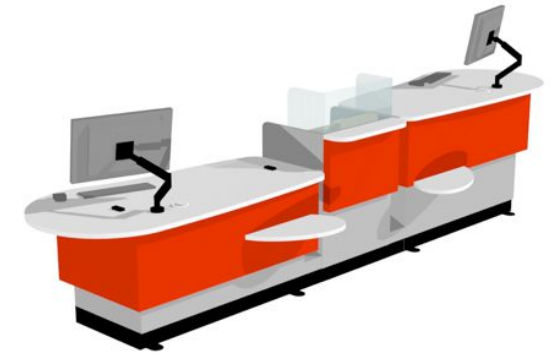

# YAKETY YAK 302 COUNTER

YAKETY YAK 302 Counter, left hand orientation with Cash/Credit Module.

YAKETY YAK 302 Counters, left and right hand orientations with shared Cash/Credit Module between.

YAKETY YAK 302 Counter, left hand orientation with YAKETY YAK 306 Radial Counter, right hand orientation with shared Cash/Credit Module between.

YAKETY YAK 302 Counter, left hand orientation forming an installation with YAKETY YAK 301 Counter, right hand orientation, Cash/Credit Module and Book Returns Module to right hand end.

YAKETY YAK 302 Counter 70.1"W x 35.4"D