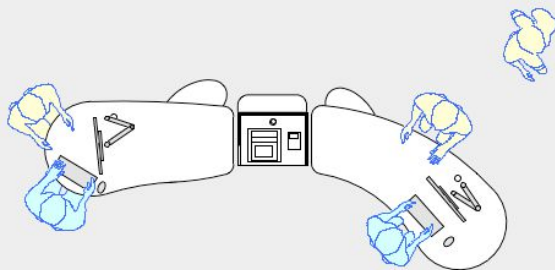

# YAKETY YAK 302 COUNTER

YAKETY YAK 302 Counter, left hand orientation with Cash/Credit Module.

YAKETY YAK 302 Counters, left and right hand orientations with shared Cash/Credit Module between.

YAKETY YAK 302 Counter, left hand orientation with YAKETY YAK 306 Radial Counter, right hand orientation with shared Cash/Credit Module between.

YAKETY YAK 302 Counter, left hand orientation forming an installation with YAKETY YAK 301 Counter, right hand orientation, Cash/Credit Module and Book Returns Module to right hand end.

YAKETY YAK 302 Counter 70.1"W x 35.4"D