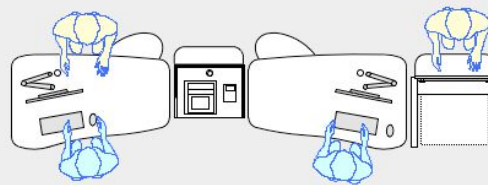

YAKETY YAK 301 COUNTER

YAKETY YAK 301 Counter, left hand orientation with Cash/Credit Module.

YAKETY YAK 301 Counters, left and right hand orientations with shared Cash/Credit Module between.

YAKETY YAK 302 counter, left hand orientation and 301 Counter, right hand orientation with shared Cash/Credit Module between.

YAKETY YAK 301 Counters, left and right hand orientations with shared Cash/Credit Module between and Book Returns Module to right hand end.

YAKETY YAK 301 Counter 59"W x 35.4"D

Staff member

Left Hand Orientation