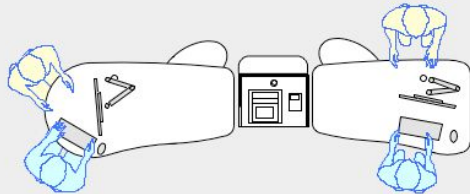

YAKETY YAK 301 COUNTER

YAKETY YAK 301 Counter, left hand orientation with Cash/Credit Module.

YAKETY YAK 301 Counters, left and right hand orientations with shared Cash/Credit Module between.

YAKETY YAK 302 counter, left hand orientation and 301 Counter, right hand orientation with shared Cash/Credit Module between.

YAKETY YAK 301 Counters, left and right hand orientations with shared Cash/Credit Module between and Book Returns Module to right hand end.

YAKETY YAK 301 Counter 59"W x 35.4"D

Staff member

Left Hand Orientation