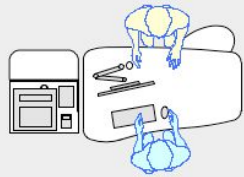

YAKETY YAK 301 COUNTER

YAKETY YAK 301 Counter, left hand orientation with Cash/Credit Module.

YAKETY YAK 301 Counters, left and right hand orientations with shared Cash/Credit Module between.

YAKETY YAK 302 counter, left hand orientation and 301 Counter, right hand orientation with shared Cash/Credit Module between.

YAKETY YAK 301 Counters, left and right hand orientations with shared Cash/Credit Module between and Book Returns Module to right hand end.

YAKETY YAK 301 Counter 59"W x 35.4"D

Staff member

Left Hand Orientation