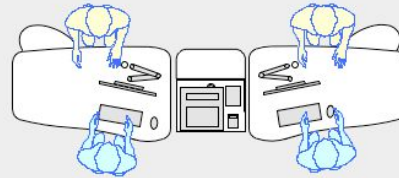

YAKETY YAK 301 COUNTER

YAKETY YAK 301 Counter, left hand orientation with Cash/Credit Module.

YAKETY YAK 301 Counters, left and right hand orientations with shared Cash/Credit Module between.

YAKETY YAK 302 counter, left hand orientation and 301 Counter, right hand orientation with shared Cash/Credit Module between.

YAKETY YAK 301 Counters, left and right hand orientations with shared Cash/Credit Module between and Book Returns Module to right hand end.

YAKETY YAK 301 Counter 59"W x 35.4"D

Staff member

Left Hand Orientation