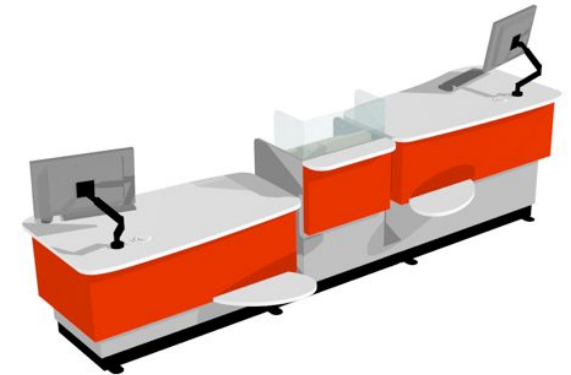

YAKETY YAK 301 COUNTER

YAKETY YAK 301 Counter, left hand orientation with Cash/Credit Module.

YAKETY YAK 301 Counters, left and right hand orientations with shared Cash/Credit Module between.

YAKETY YAK 302 counter, left hand orientation and 301 Counter, right hand orientation with shared Cash/Credit Module between.

YAKETY YAK 301 Counters, left and right hand orientations with shared Cash/Credit Module between and Book Returns Module to right hand end.

YAKETY YAK 301 Counter 59"W x 35.4"D

Staff member

Left Hand Orientation