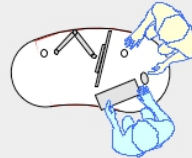

YAKETY YAK 206 desk

YAKETY YAK 206 desk, left hand orientation - work standing with customers across the desk, with Stand Alone Storage Module.

YAKETY YAK 206 desk, right hand orientation - work seated or standing with customers at the meeting end.

YAKETY YAK 206 desk, left hand orientation with YAKETY YAK Cash Module.

YAKETY YAK 206 desks, left and right hand orientations sharing a central YAKETY YAK Cash or Work Module.

Meeting end to left

Staff member