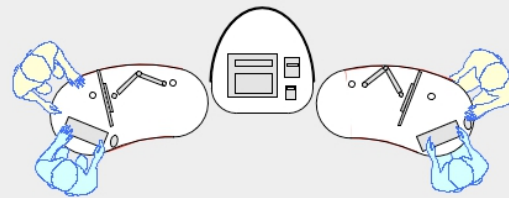

YAKETY YAK 206 desk

YAKETY YAK 206 desk, left hand orientation - work standing with customers across the desk, with Stand Alone Storage Module.

YAKETY YAK 206 desk, right hand orientation - work seated or standing with customers at the meeting end.

YAKETY YAK 206 desk, left hand orientation with YAKETY YAK Cash Module.

YAKETY YAK 206 desks, left and right hand orientations sharing a central YAKETY YAK Cash or Work Module.

Meeting end to left

Staff member

Left Hand Orientation

Meeting end to right

Staff member

Right Hand Orientation

Orientation Guide: YAKETY YAK 206 desk

Product links: [YAKETY YAK 206 Stand Alone Storage Module](#)
[YAKETY Cash or Work Module](#)