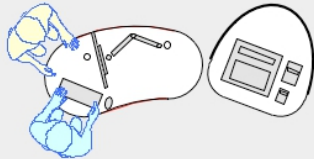

YAKETY YAK 206 desk

YAKETY YAK 206 desk, left hand orientation - work standing with customers across the desk, with Stand Alone Storage Module.

YAKETY YAK 206 desk, right hand orientation - work seated or standing with customers at the meeting end.

YAKETY YAK 206 desk, left hand orientation with YAKETY YAK Cash Module.

YAKETY YAK 206 desks, left and right hand orientations sharing a central YAKETY YAK Cash or Work Module.

Meeting end to left

Staff member