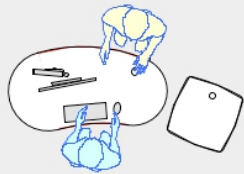

YAKETY YAK 206 desk

YAKETY YAK 206 desk, left hand orientation - work standing with customers across the desk, with Stand Alone Storage Module.

YAKETY YAK 206 desk, right hand orientation - work seated or standing with customers at the meeting end.

YAKETY YAK 206 desk, left hand orientation with YAKETY YAK Cash Module.

YAKETY YAK 206 desks, left and right hand orientations sharing a central YAKETY YAK Cash or Work Module.

Meeting end to left

Staff member