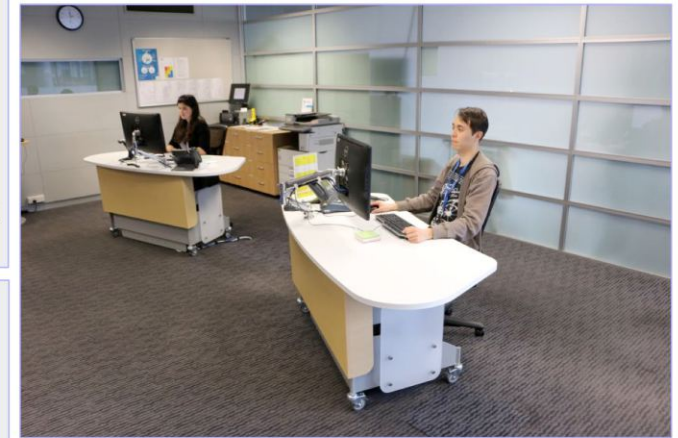

YAKETY YAK 205 desk

YAKETY YAK 205 desk - work standing with customers across the desk.

YAKETY YAK 205 desk - work seated with customers at either end.

YAKETY YAK 205 desk - work standing with customers at either end.

YAKETY YAK 205 island desks group to form a dynamic help centre.

YAKETY YAK 205 Desk 78.75"W x 31.4"D

Orientation Guide: YAKETY YAK 205 desk is of symmetrical design and has no specific orientation.

Product links: [YAKETY YAK 205](#)