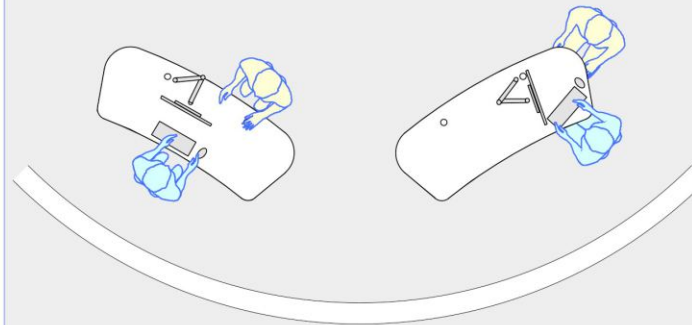

YAKETY YAK 205 desk

YAKETY YAK 205 desk - work standing with customers across the desk.

YAKETY YAK 205 desk - work seated with customers at either end.

YAKETY YAK 205 desk - work standing with customers at either end.

YAKETY YAK 205 island desks group to form a dynamic help centre.

YAKETY YAK 205 Desk 78.75"W x 31.4"D

Orientation Guide: YAKETY YAK 205 desk is of symmetrical design and has no specific orientation.

Product links: [YAKETY YAK 205](#)