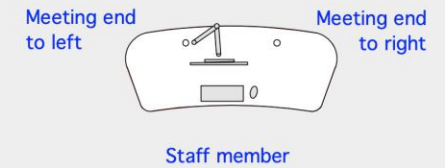

YAKETY YAK 205 desk

YAKETY YAK 205 desk - work standing with customers across the desk.

YAKETY YAK 205 desk - work seated with customers at either end.

YAKETY YAK 205 desk - work standing with customers at either end.

YAKETY YAK 205 island desks group to form a dynamic help centre.

YAKETY YAK 205 Desk 78.75"W x 31.4"D

Orientation Guide: YAKETY YAK 205 desk is of symmetrical design and has no specific orientation.

Product links: [YAKETY YAK 205](#)