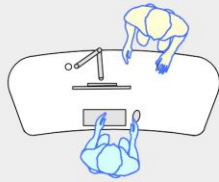

YAKETY YAK 205 desk

YAKETY YAK 205 desk - work standing with customers across the desk.

YAKETY YAK 205 desk - work seated with customers at either end.

YAKETY YAK 205 desk - work standing with customers at either end.

YAKETY YAK 205 island desks group to form a dynamic help centre.

YAKETY YAK 205 Desk 78.75"W x 31.4"D

Orientation Guide: YAKETY YAK 205 desk is of symmetrical design and has no specific orientation.

Product links: [YAKETY YAK 205](#)