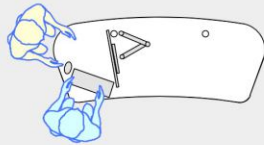

YAKETY YAK 205 desk

YAKETY YAK 205 desk - work standing with customers across the desk.

YAKETY YAK 205 desk - work seated with customers at either end.

YAKETY YAK 205 desk - work standing with customers at either end.

YAKETY YAK 205 island desks group to form a dynamic help centre.

YAKETY YAK 205 Desk 78.75"W x 31.4"D

Orientation Guide: YAKETY YAK 205 desk is of symmetrical design and has no specific orientation.

Product links: [YAKETY YAK 205](#)