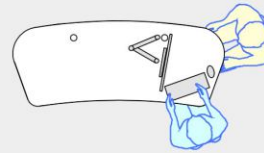

YAKETY YAK 205 desk

YAKETY YAK 205 desk - work standing with customers across the desk.

YAKETY YAK 205 desk - work seated with customers at either end.

YAKETY YAK 205 desk - work standing with customers at either end.

YAKETY YAK 205 island desks group to form a dynamic help centre.

YAKETY YAK 205 Desk 78.75"W x 31.4"D

Orientation Guide: YAKETY YAK 205 desk is of symmetrical design and has no specific orientation.

Product links: [YAKETY YAK 205](#)