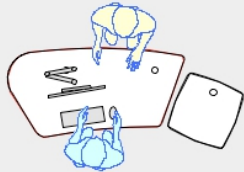

YAKETY YAK 204 desk

YAKETY YAK 204 desk - work standing with customers across the desk.

YAKETY YAK 204 desk - work seated or standing with customers at the meeting end.

YAKETY YAK 204 desk with Stand Alone Storage Module.

YAKETY YAK 204 desks, (left and right hand orientations) with Cash/Credit Module between.

YAKETY YAK 204 Desk

66"L x 33"W

Meeting end to left

Staff member

Left Hand Orientation

Meeting end to right

Staff member

Right Hand Orientation

Orientation Guide: YAKETY YAK 204 desk

Product links:

YAKETY YAK 204
Stand Alone Storage Module
Cash / Credit Module

This drawing is provided by YAKETY YAK Furniture to demonstrate how our desks typically deploy. The layouts are not site specific and should not be emulated without professional input and achieving compliance with fire & egress, health & safety and all relevant codes.