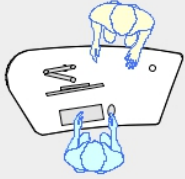

YAKETY YAK 204 desk

YAKETY YAK 204 desk - work standing with customers across the desk.

YAKETY YAK 204 desk - work seated or standing with customers at the meeting end.

YAKETY YAK 204 desk with Stand Alone Storage Module.

YAKETY YAK 204 desks, (left and right hand orientations) with Cash/Credit Module between.

YAKETY YAK 204 Desk

66"L x 33"W

Meeting end to left

Staff member

Left Hand Orientation

Meeting end to right

Staff member