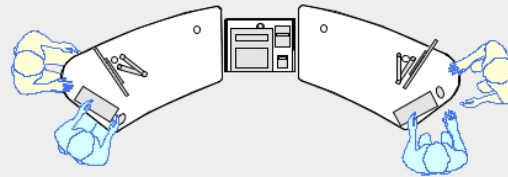

YAKETY YAK 204 desk

YAKETY YAK 204 desk - work standing with customers across the desk.

YAKETY YAK 204 desk - work seated or standing with customers at the meeting end.

YAKETY YAK 204 desk with Stand Alone Storage Module.

YAKETY YAK 204 desks, (left and right hand orientations) with Cash/Credit Module between.

YAKETY YAK 204 Desk

66"L x 33"W

Meeting end to left

Staff member

Left Hand Orientation

Meeting end to right

Staff member