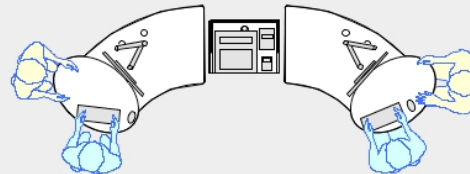

YAKETY YAK 202 desk

YAKETY YAK 202 desk - work standing with customers across the desk.

YAKETY YAK 202 desk - work seated or standing with customers at the meeting oval.

YAKETY YAK 202 desk with Stand Alone Storage Module.

YAKETY YAK 202 desks, (left and right hand orientations) with Cash/Credit Module between.

YAKETY YAK 202 Desk

63"L x 35.4"W

Staff member
Left Hand
Orientation

Staff member
Right Hand
Orientation

Orientation Guide: YAKETY YAK 202 Desk