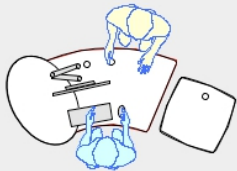

YAKETY YAK 202 desk

YAKETY YAK 202 desk - work standing with customers across the desk.

YAKETY YAK 202 desk - work seated or standing with customers at the meeting oval.

YAKETY YAK 202 desk with Stand Alone Storage Module.

YAKETY YAK 202 desks, (left and right hand orientations) with Cash/Credit Module between.

YAKETY YAK 202 Desk

63"L x 35.4"W

Staff member
Left Hand
Orientation

Staff member
Right Hand
Orientation

Orientation Guide: YAKETY YAK 202 Desk