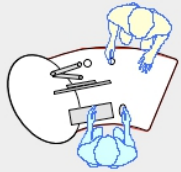

YAKETY YAK 202 desk

YAKETY YAK 202 desk - work standing with customers across the desk.

YAKETY YAK 202 desk - work seated or standing with customers at the meeting oval.

YAKETY YAK 202 desk with Stand Alone Storage Module.

YAKETY YAK 202 desks, (left and right hand orientations) with Cash/Credit Module between.

YAKETY YAK 202 Desk

63"L x 35.4"W

Staff member
Left Hand
Orientation

Staff member
Right Hand
Orientation

Orientation Guide: YAKETY YAK 202 Desk