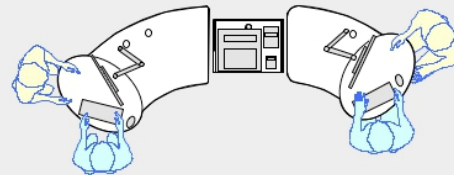

# YAKETY YAK 201 desk

YAKETY YAK 201 desk, left hand orientation.  
Laptop use.

YAKETY YAK 201 desk, right hand orientation.  
PC use.

YAKETY YAK 201 desk, left hand orientation as  
teachers desk.

YAKETY YAK 201 desk (right hand orientation), with  
YAKETY YAK 202 desk, (left hand orientation) with  
Cash/Credit Module between.

Product links: [YAKETY YAK 201](#)  
[YAKETY YAK 202](#)  
[Cash / Credit Module](#)

YAKETY YAK 201 Desk 52.16"W x 35.4"D

Meeting end  
to left

Staff member

Left Hand  
Orientation

Meeting end  
to right

Staff member