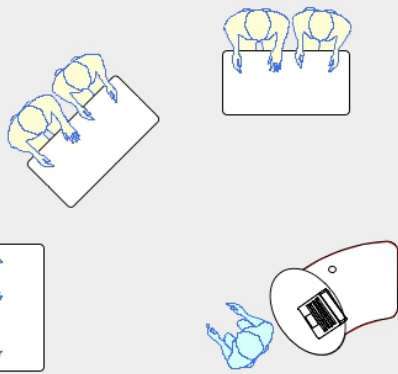

# YAKETY YAK 201 desk

YAKETY YAK 201 desk, left hand orientation.  
Laptop use.

YAKETY YAK 201 desk, right hand orientation.  
PC use.

YAKETY YAK 201 desk, left hand orientation as  
teachers desk.

YAKETY YAK 201 desk (right hand orientation), with  
YAKETY YAK 202 desk, (left hand orientation) with  
Cash/Credit Module between.

Product links: [YAKETY YAK 201](#)  
[YAKETY YAK 202](#)  
[Cash / Credit Module](#)

YAKETY YAK 201 Desk 52.16"W x 35.4"D

Meeting end  
to left

Staff member

Left Hand  
Orientation

Meeting end  
to right

Staff member

Right Hand  
Orientation

Orientation Guide: YAKETY YAK 201 Desk.

This drawing is provided by YAKETY YAK Furniture to demonstrate how our desks typically deploy. The layouts are not site specific and should not be emulated without professional input and achieving compliance with fire & egress, health & safety and all relevant codes.