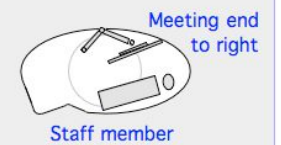

# YAKETY YAK Oval + Drawer 104 pod

YAKETY YAK Oval + Drawer 104 pod, left hand orientation as a stand alone pod.

YAKETY YAK Oval + Drawer 104 pod, right hand orientation as a stand alone pod.

YAKETY YAK Oval + Drawer 104 pod, left hand orientation with a YAKETY YAK Cash or Work Module.

YAKETY YAK Oval + Drawer 104 pod, left hand orientation with YAKETY YAK Oval 103 pod, right hand orientation, sharing a central YAKETY YAK Cash or Work Module.

Left Hand Orientation

Right Hand Orientation