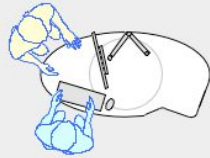

# YAKETY YAK Oval + Drawer 104 pod

YAKETY YAK Oval + Drawer 104 pod, left hand orientation as a stand alone pod.

YAKETY YAK Oval + Drawer 104 pod, right hand orientation as a stand alone pod.

YAKETY YAK Oval + Drawer 104 pod, left hand orientation with a YAKETY YAK Cash or Work Module.

YAKETY YAK Oval + Drawer 104 pod, left hand orientation with YAKETY YAK Oval 103 pod, right hand orientation, sharing a central YAKETY YAK Cash or Work Module.

Left Hand Orientation

Right Hand Orientation