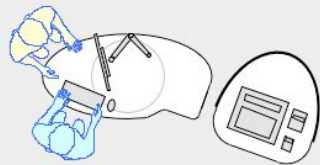

# YAKETY YAK Oval + Drawer 104 pod

YAKETY YAK Oval + Drawer 104 pod, left hand orientation as a stand alone pod.

YAKETY YAK Oval + Drawer 104 pod, right hand orientation as a stand alone pod.

YAKETY YAK Oval + Drawer 104 pod, left hand orientation with a YAKETY YAK Cash or Work Module.

YAKETY YAK Oval + Drawer 104 pod, left hand orientation with YAKETY YAK Oval 103 pod, right hand orientation, sharing a central YAKETY YAK Cash or Work Module.

Left Hand Orientation

Right Hand Orientation