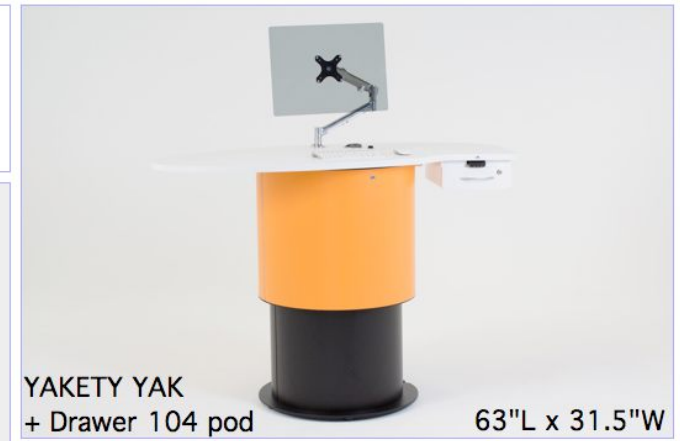

# YAKETY YAK Oval + Drawer 104 pod

YAKETY YAK Oval + Drawer 104 pod, left hand orientation as a stand alone pod.

YAKETY YAK Oval + Drawer 104 pod, right hand orientation as a stand alone pod.

YAKETY YAK Oval + Drawer 104 pod, left hand orientation with a YAKETY YAK Cash or Work Module.

YAKETY YAK Oval + Drawer 104 pod, left hand orientation with YAKETY YAK Oval 103 pod, right hand orientation, sharing a central YAKETY YAK Cash or Work Module.

Left Hand Orientation

Right Hand Orientation

Orientation Guide: YAKETY YAK + Drawer 104 pod

Products featured: **YAKETY YAK Oval + Drawer 104**  
**YAKETY YAK Oval 103**  
**YAKETY YAK Work or Cash Module**

This drawing is provided by YAKETY YAK Furniture to demonstrate how our desks typically deploy. The layouts are not site specific and should not be emulated without professional input and achieving compliance with fire & egress, health & safety and all relevant codes.