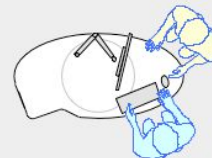

# YAKETY YAK Oval + Drawer 104 pod

YAKETY YAK Oval + Drawer 104 pod, left hand orientation as a stand alone pod.

YAKETY YAK Oval + Drawer 104 pod, right hand orientation as a stand alone pod.

YAKETY YAK Oval + Drawer 104 pod, left hand orientation with a YAKETY YAK Cash or Work Module.

YAKETY YAK Oval + Drawer 104 pod, left hand orientation with YAKETY YAK Oval 103 pod, right hand orientation, sharing a central YAKETY YAK Cash or Work Module.

Left Hand Orientation

Right Hand Orientation