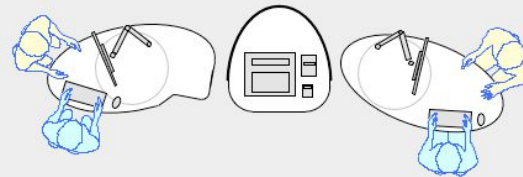

# YAKETY YAK Oval + Drawer 104 pod

YAKETY YAK Oval + Drawer 104 pod, left hand orientation as a stand alone pod.

YAKETY YAK Oval + Drawer 104 pod, right hand orientation as a stand alone pod.

YAKETY YAK Oval + Drawer 104 pod, left hand orientation with a YAKETY YAK Cash or Work Module.

YAKETY YAK Oval + Drawer 104 pod, left hand orientation with YAKETY YAK Oval 103 pod, right hand orientation, sharing a central YAKETY YAK Cash or Work Module.

Left Hand Orientation

Right Hand Orientation

Orientation Guide: YAKETY YAK + Drawer 104 pod

Products featured: **YAKETY YAK Oval + Drawer 104**  
**YAKETY YAK Oval 103**  
**YAKETY YAK Work or Cash Module**

This drawing is provided by YAKETY YAK Furniture to demonstrate how our desks typically deploy. The layouts are not site specific and should not be emulated without professional input and achieving compliance with fire & egress, health & safety and all relevant codes.