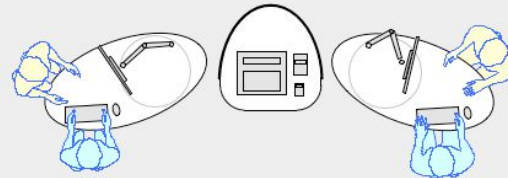

YAKETY YAK Oval 103 pod

YAKETY YAK Oval 103 pod, left hand orientation as a stand alone help point.

YAKETY YAK Oval 103 pod, left hand orientation with YAKETY YAK Support Caddy.

YAKETY YAK Oval 103 pod, left hand orientation with a YAKETY YAK Cash or Work Module.

YAKETY YAK Oval 103 pod, left and right hand orientations, sharing a central YAKETY YAK Cash or Work Module.

YAKETY YAK 103 pod 63"L x 31.5"W

Meeting end to left

Staff member

Left Hand Orientation

Meeting end to right