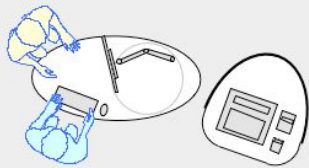

YAKETY YAK Oval 103 pod

YAKETY YAK Oval 103 pod, left hand orientation as a stand alone help point.

YAKETY YAK Oval 103 pod, left hand orientation with YAKETY YAK Support Caddy.

YAKETY YAK Oval 103 pod, left hand orientation with a YAKETY YAK Cash or Work Module.

YAKETY YAK Oval 103 pod, left and right hand orientations, sharing a central YAKETY YAK Cash or Work Module.

YAKETY YAK 103 pod 63"L x 31.5"W

Meeting end to left

Staff member

Left Hand Orientation

Meeting end to right