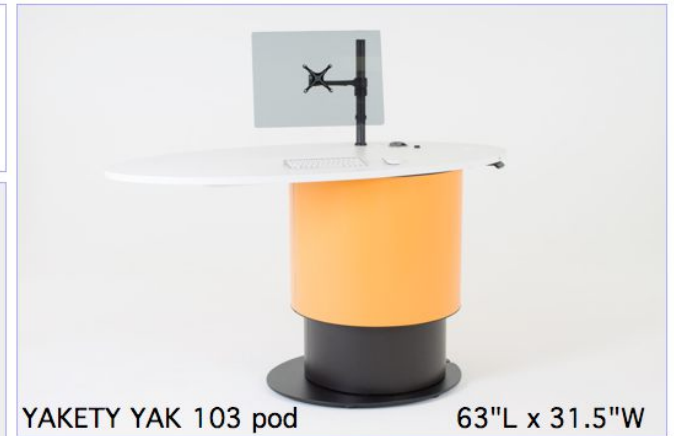

YAKETY YAK Oval 103 pod

YAKETY YAK Oval 103 pod, left hand orientation as a stand alone help point.

YAKETY YAK Oval 103 pod, left hand orientation with YAKETY YAK Support Caddy.

YAKETY YAK Oval 103 pod, left hand orientation with a YAKETY YAK Cash or Work Module.

YAKETY YAK Oval 103 pod, left and right hand orientations, sharing a central YAKETY YAK Cash or Work Module.

YAKETY YAK 103 pod 63"L x 31.5"W

Meeting end to left

Staff member

Left Hand Orientation

Meeting end to right

Staff member

Right Hand Orientation

Orientation Guide: YAKETY YAK 103 pod

Products featured: **YAKETY YAK Oval 103**
YAKETY YAK Work or Cash Module
YAKETY YAK Support Caddy

This drawing is provided by YAKETY YAK Furniture to demonstrate how our desks typically deploy. The layouts are not site specific and should not be emulated without professional input and achieving compliance with fire & egress, health & safety and all relevant codes.