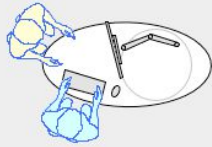

YAKETY YAK Oval 103 pod

YAKETY YAK Oval 103 pod, left hand orientation as a stand alone help point.

YAKETY YAK Oval 103 pod, left hand orientation with YAKETY YAK Support Caddy.

YAKETY YAK Oval 103 pod, left hand orientation with a YAKETY YAK Cash or Work Module.

YAKETY YAK Oval 103 pod, left and right hand orientations, sharing a central YAKETY YAK Cash or Work Module.

YAKETY YAK 103 pod 63"L x 31.5"W

Meeting end to left

Staff member

Left Hand Orientation

Meeting end to right