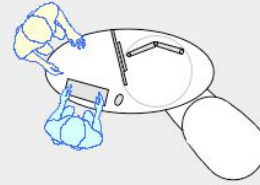

YAKETY YAK Oval 103 pod

YAKETY YAK Oval 103 pod, left hand orientation as a stand alone help point.

YAKETY YAK Oval 103 pod, left hand orientation with YAKETY YAK Support Caddy.

YAKETY YAK Oval 103 pod, left hand orientation with a YAKETY YAK Cash or Work Module.

YAKETY YAK Oval 103 pod, left and right hand orientations, sharing a central YAKETY YAK Cash or Work Module.

YAKETY YAK 103 pod 63"L x 31.5"W

Meeting end to left

Staff member

Left Hand Orientation

Meeting end to right

Staff member

Right Hand Orientation

Orientation Guide: YAKETY YAK 103 pod

Products featured: **YAKETY YAK Oval 103**
YAKETY YAK Work or Cash Module
YAKETY YAK Support Caddy

This drawing is provided by YAKETY YAK Furniture to demonstrate how our desks typically deploy. The layouts are not site specific and should not be emulated without professional input and achieving compliance with fire & egress, health & safety and all relevant codes.