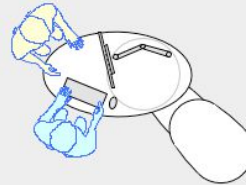

YAKETY YAK Oval 102 pod

YAKETY YAK Oval 102 pod, left hand orientation as a stand alone pod.

YAKETY YAK Oval 102 pod, left hand orientation with YAKETY YAK Support Caddy.

YAKETY YAK Oval 102 pod, left hand orientation with a YAKETY YAK Cash or Work Module.

YAKETY YAK Oval 102 pod, left and right hand orientations, sharing a central YAKETY YAK Cash or Work Module.

Products featured: **YAKETY YAK Oval 102**
YAKETY YAK Work or Cash Module
YAKETY YAK Support Caddy

YAKETY YAK
Oval 102 pod

55.10"L x 31.5"W

Meeting end
to left

Staff member

Left Hand
Orientation

Meeting end
to right

Staff member

Right Hand
Orientation