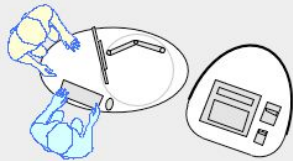

YAKETY YAK Oval 102 pod

YAKETY YAK Oval 102 pod, left hand orientation as a stand alone pod.

YAKETY YAK Oval 102 pod, left hand orientation with YAKETY YAK Support Caddy.

YAKETY YAK Oval 102 pod, left hand orientation with a YAKETY YAK Cash or Work Module.

YAKETY YAK Oval 102 pod, left and right hand orientations, sharing a central YAKETY YAK Cash or Work Module.

Products featured: **YAKETY YAK Oval 102**
YAKETY YAK Work or Cash Module
YAKETY YAK Support Caddy

YAKETY YAK
Oval 102 pod

55.10"L x 31.5"W

Meeting end
to left

Staff member

Left Hand
Orientation

Meeting end
to right

Staff member

Right Hand
Orientation