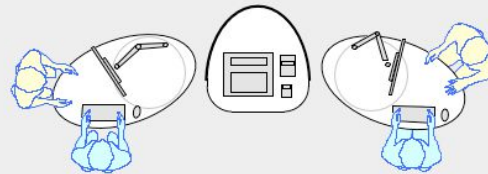

YAKETY YAK Oval 102 pod

YAKETY YAK Oval 102 pod, left hand orientation as a stand alone pod.

YAKETY YAK Oval 102 pod, left hand orientation with YAKETY YAK Support Caddy.

YAKETY YAK Oval 102 pod, left hand orientation with a YAKETY YAK Cash or Work Module.

YAKETY YAK Oval 102 pod, left and right hand orientations, sharing a central YAKETY YAK Cash or Work Module.

Products featured: **YAKETY YAK Oval 102**
YAKETY YAK Work or Cash Module
YAKETY YAK Support Caddy

YAKETY YAK
Oval 102 pod

55.10"L x 31.5"W

Meeting end
to left

Staff member

Left Hand
Orientation

Meeting end
to right

Staff member

Right Hand
Orientation