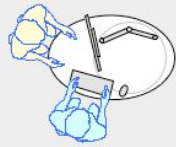

# YAKETY YAK Oval 101 pod

YAKETY YAK Oval 101 pod, left hand orientation as a stand alone help point.

YAKETY YAK Oval 101 pod, left hand orientation with YAKETY YAK Support Caddy.

YAKETY YAK Oval 101 pod, left hand orientation with a YAKETY YAK Cash or Work Module.

YAKETY YAK Oval 101 pod, right hand orientation, with YAKETY YAK Oval 103 pod, left hand orientation, sharing a central YAKETY YAK Cash or Work Module.

Left Hand Orientation

Right Hand Orientation

Orientation Guide: YAKETY YAK Oval 101pod