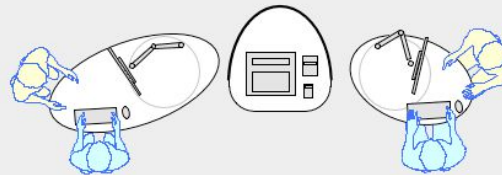

# YAKETY YAK Oval 101 pod

YAKETY YAK Oval 101 pod, left hand orientation as a stand alone help point.

YAKETY YAK Oval 101 pod, left hand orientation with YAKETY YAK Support Caddy.

YAKETY YAK Oval 101 pod, left hand orientation with a YAKETY YAK Cash or Work Module.

YAKETY YAK Oval 101 pod, right hand orientation, with YAKETY YAK Oval 103 pod, left hand orientation, sharing a central YAKETY YAK Cash or Work Module.

Left Hand Orientation

Right Hand Orientation

Orientation Guide: YAKETY YAK Oval 101pod