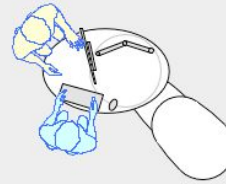

# YAKETY YAK Oval 101 pod

YAKETY YAK Oval 101 pod, left hand orientation as a stand alone help point.

YAKETY YAK Oval 101 pod, left hand orientation with YAKETY YAK Support Caddy.

YAKETY YAK Oval 101 pod, left hand orientation with a YAKETY YAK Cash or Work Module.

YAKETY YAK Oval 101 pod, right hand orientation, with YAKETY YAK Oval 103 pod, left hand orientation, sharing a central YAKETY YAK Cash or Work Module.

Left Hand Orientation

Right Hand Orientation

Orientation Guide: YAKETY YAK Oval 101pod