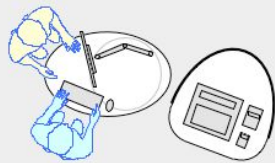

# YAKETY YAK Oval 101 pod

YAKETY YAK Oval 101 pod, left hand orientation as a stand alone help point.

YAKETY YAK Oval 101 pod, left hand orientation with YAKETY YAK Support Caddy.

YAKETY YAK Oval 101 pod, left hand orientation with a YAKETY YAK Cash or Work Module.

YAKETY YAK Oval 101 pod, right hand orientation, with YAKETY YAK Oval 103 pod, left hand orientation, sharing a central YAKETY YAK Cash or Work Module.

Left Hand Orientation

Right Hand Orientation

Orientation Guide: YAKETY YAK Oval 101pod