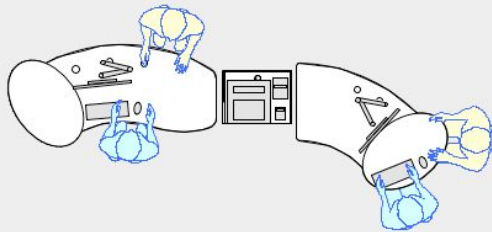

CASH/CREDIT MODULE

YAKETY YAK Cash/Credit Module supporting YAKETY YAK 202 desk.

YAKETY YAK Cash/Credit Module supporting YAKETY YAK 202, left hand orientation desk and YAKETY YAK 201, right hand orientation desk.

YAKETY YAK Cash/Credit Module supporting YAKETY YAK 203, left hand orientation desk and YAKETY YAK 202, right hand orientation desk.

YAKETY YAK Cash/Credit Module supporting YAKETY YAK 204, left and right hand orientation desks.

YAKETY YAK Cash/Credit Module 25.8"W x 20"D x 47.25"H

Orientation Guide: YAKETY Cash/Credit Module has no specific orientation.

- Product links:
- [YAKETY YAK 201](#)
 - [YAKETY YAK 202](#)
 - [YAKETY YAK 203](#)
 - [YAKETY YAK Cash / Credit Module](#)
 - [YAKETY YAK 204](#)