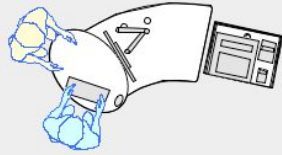

CASH/CREDIT MODULE

YAKETY YAK Cash/Credit Module supporting YAKETY YAK 202 desk.

YAKETY YAK Cash/Credit Module supporting YAKETY YAK 202, left hand orientation desk and YAKETY YAK 201, right hand orientation desk.

YAKETY YAK Cash/Credit Module supporting YAKETY YAK 203, left hand orientation desk and YAKETY YAK 202, right hand orientation desk.

YAKETY YAK Cash/Credit Module supporting YAKETY YAK 204, left and right hand orientation desks.

YAKETY YAK Cash/Credit Module 25.8"W x 20"D x 47.25"H

Orientation Guide: YAKETY Cash/Credit Module has no specific orientation.

- Product links:
- [YAKETY YAK 201](#)
 - [YAKETY YAK 202](#)
 - [YAKETY YAK 203](#)
 - [YAKETY YAK Cash / Credit Module](#)
 - [YAKETY YAK 204](#)