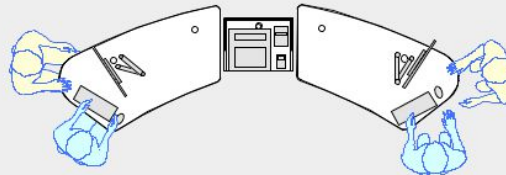

CASH/CREDIT MODULE

YAKETY YAK Cash/Credit Module supporting YAKETY YAK 202 desk.

YAKETY YAK Cash/Credit Module supporting YAKETY YAK 202, left hand orientation desk and YAKETY YAK 201, right hand orientation desk.

YAKETY YAK Cash/Credit Module supporting YAKETY YAK 203, left hand orientation desk and YAKETY YAK 202, right hand orientation desk.

YAKETY YAK Cash/Credit Module supporting YAKETY YAK 204, left and right hand orientation desks.

YAKETY YAK Cash/Credit Module 25.8"W x 20"D x 47.25"H

Orientation Guide: YAKETY Cash/Credit Module has no specific orientation.

- Product links:
- [YAKETY YAK 201](#)
 - [YAKETY YAK 202](#)
 - [YAKETY YAK 203](#)
 - [YAKETY YAK Cash / Credit Module](#)
 - [YAKETY YAK 204](#)