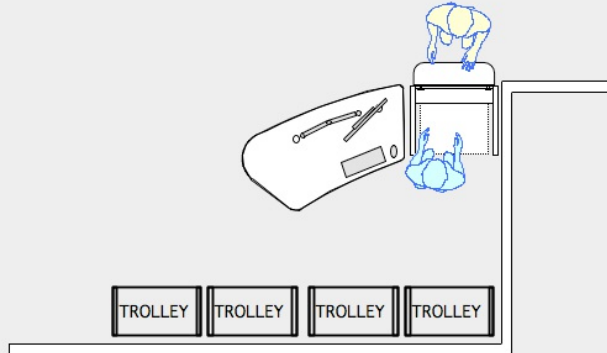

BOOK RETURNS MODULE

YAKETY YAK Book Returns Module forming an island returns processing station with a YAKETY YAK 202 desk.

YAKETY YAK Book Returns Module forming a returns processing area with a YAKETY YAK 204 desk.

YAKETY YAK Book Returns Module forming an island returns processing station with a YAKETY YAK 203 desk .

YAKETY YAK Book Returns Module forming a circulation area with a Cash/Credit Module and two YAKETY YAK 203 desks .

YAKETY YAK Book Returns Module

Sized to fit customer's book bin

Orientation Guide: YAKETY YAK Book Returns Modules have no specific orientation.

Product links: [YAKETY YAK Book Returns Module](#)

This drawing is provided by YAKETY YAK Furniture to demonstrate how our desks typically deploy. The layouts are not site specific and should not be emulated without professional input and achieving compliance with fire & egress, health & safety and all relevant codes.