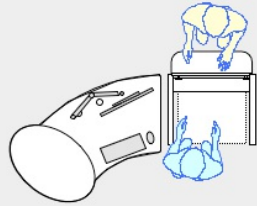

BOOK RETURNS MODULE

YAKETY YAK Book Returns Module forming an island returns processing station with a YAKETY YAK 202 desk.

YAKETY YAK Book Returns Module forming a returns processing area with a YAKETY YAK 204 desk.

YAKETY YAK Book Returns Module forming an island returns processing station with a YAKETY YAK 203 desk .

YAKETY YAK Book Returns Module forming a circulation area with a Cash/Credit Module and two YAKETY YAK 203 desks .

YAKETY YAK Book Returns Module

Sized to fit customer's book bin

Orientation Guide: YAKETY YAK Book Returns Modules have no specific orientation.

Product links: [YAKETY YAK Book Returns Module](#)

This drawing is provided by YAKETY YAK Furniture to demonstrate how our desks typically deploy. The layouts are not site specific and should not be emulated without professional input and achieving compliance with fire & egress, health & safety and all relevant codes.