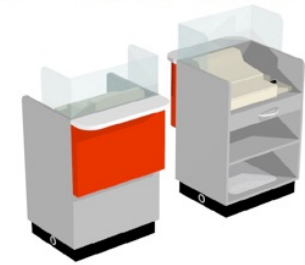

300 Cash/Credit Module

Narrow: 25.8"W x 26.6' x 47.25"H
 Wide: 25.8"W x "31.7D x 47.25"H

YAKETY YAK 300 Series Cash/Credit module

Narrow Cash/Credit Module with YAKETY YAK 306 Counter, left hand orientation.

Narrow Cash/Credit Module between YAKETY YAK 304 Counters.

Wide Cash/Credit Module between YAKETY YAK 303 Counters.

Narrow Cash/Credit Module between YAKETY YAK 306 Counter, and 305 Counters with Book Returns Module to right hand end.

Cash/Credit Module
Narrow End

Cash/Credit Module
Wide End

YAKETY YAK 300 Series Cash/Credit Module

Product links: [YAKETY YAK 303 Counter](#)
[YAKETY YAK 304 Counter](#)
[YAKETY YAK 305 Counter](#)
[YAKETY YAK 306 Radial Counter](#)

[300 Narrow Cash/Credit Module](#)
[300 Wide Cash/Credit Module](#)
[300 Book Returns Module](#)

This drawing is provided by YAKETY YAK Furniture to demonstrate how our desks typically deploy. The layouts are not site specific and should not be emulated without professional input and achieving compliance with fire & egress, health & safety and all relevant codes.