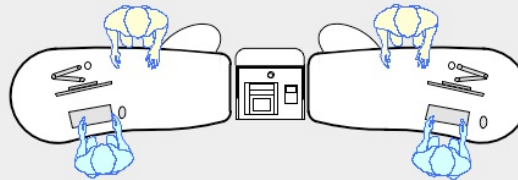

300 Cash/Credit Module

Narrow: 25.8"W x 26.6' x 47.25"H
 Wide: 25.8"W x "31.7D x 47.25"H

YAKETY YAK 300 Series Cash/Credit module

Narrow Cash/Credit Module with YAKETY YAK 306 Counter, left hand orientation.

Narrow Cash/Credit Module between YAKETY YAK 304 Counters.

Wide Cash/Credit Module between YAKETY YAK 303 Counters.

Narrow Cash/Credit Module between YAKETY YAK 306 Counter, and 305 Counters with Book Returns Module to right hand end.

[300 Narrow Cash/Credit Module](#)
[300 Wide Cash/Credit Module](#)
[300 Book Returns Module](#)

This drawing is provided by YAKETY YAK Furniture to demonstrate how our desks typically deploy. The layouts are not site specific and should not be emulated without professional input and achieving compliance with fire & egress, health & safety and all relevant codes.