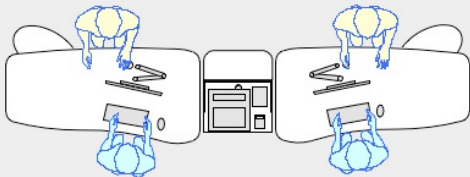

300 Cash/Credit Module

Narrow: 25.8"W x 26.6' x 47.25"H
 Wide: 25.8"W x "31.7D x 47.25"H

YAKETY YAK 300 Series Cash/Credit module

Narrow Cash/Credit Module with YAKETY YAK 306 Counter, left hand orientation.

Narrow Cash/Credit Module between YAKETY YAK 304 Counters.

Wide Cash/Credit Module between YAKETY YAK 303 Counters.

Narrow Cash/Credit Module between YAKETY YAK 306 Counter, and 305 Counters with Book Returns Module to right hand end.

[300 Narrow Cash/Credit Module](#)
[300 Wide Cash/Credit Module](#)
[300 Book Returns Module](#)

This drawing is provided by YAKETY YAK Furniture to demonstrate how our desks typically deploy. The layouts are not site specific and should not be emulated without professional input and achieving compliance with fire & egress, health & safety and all relevant codes.