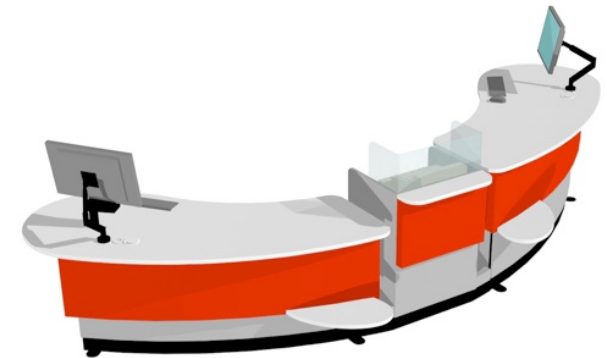

300 Cash/Credit Module

Narrow: 25.8"W x 26.6' x 47.25"H
 Wide: 25.8"W x "31.7D x 47.25"H

YAKETY YAK 300 Series Cash/Credit module

Narrow Cash/Credit Module with YAKETY YAK 306 Counter, left hand orientation.

Narrow Cash/Credit Module between YAKETY YAK 304 Counters.

Wide Cash/Credit Module between YAKETY YAK 303 Counters.

Narrow Cash/Credit Module between YAKETY YAK 306 Counter, and 305 Counters with Book Returns Module to right hand end.

[300 Narrow Cash/Credit Module](#)
[300 Wide Cash/Credit Module](#)
[300 Book Returns Module](#)

This drawing is provided by YAKETY YAK Furniture to demonstrate how our desks typically deploy. The layouts are not site specific and should not be emulated without professional input and achieving compliance with fire & egress, health & safety and all relevant codes.