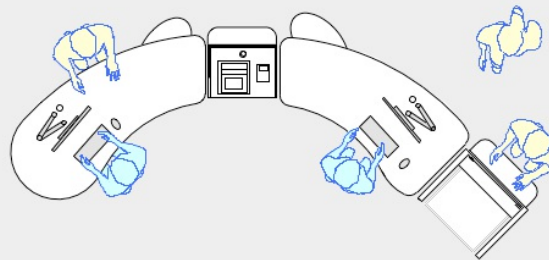

300 Cash/Credit Module

Narrow: 25.8"W x 26.6' x 47.25"H
 Wide: 25.8"W x "31.7D x 47.25"H

YAKETY YAK 300 Series Cash/Credit module

Narrow Cash/Credit Module with YAKETY YAK 306 Counter, left hand orientation.

Narrow Cash/Credit Module between YAKETY YAK 304 Counters.

Wide Cash/Credit Module between YAKETY YAK 303 Counters.

Narrow Cash/Credit Module between YAKETY YAK 306 Counter, and 305 Counters with Book Returns Module to right hand end.

[300 Narrow Cash/Credit Module](#)
[300 Wide Cash/Credit Module](#)
[300 Book Returns Module](#)

This drawing is provided by YAKETY YAK Furniture to demonstrate how our desks typically deploy. The layouts are not site specific and should not be emulated without professional input and achieving compliance with fire & egress, health & safety and all relevant codes.