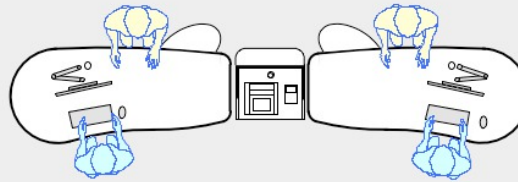

300 Cash/Credit Module

Narrow: 655mmW x 676mmD x 1200mmH
Wide: 655mmW x 805mmD x 1200mmH

YAKETY YAK 300 Series Cash/Credit module

Narrow Cash/Credit Module with YAKETY YAK 306 Counter, left hand orientation.

Narrow Cash/Credit Module between YAKETY YAK 304 Counters.

Wide Cash/Credit Module between YAKETY YAK 303 Counters.

Narrow Cash/Credit Module between YAKETY YAK 306 Counter, and 305 Counters with Book Returns Module to right hand end.

[300 Narrow Cash/Credit Module](#)
[300 Wide Cash/Credit Module](#)
[300 Book Returns Module](#)

This drawing is provided by YAKETY YAK Furniture to demonstrate how our desks typically deploy. The layouts are not site specific and should not be emulated without professional input and achieving compliance with fire & egress, health & safety and all relevant codes.