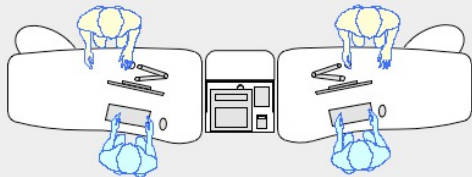

300 Cash/Credit Module

Narrow: 655mmW x 676mmD x 1200mmH
Wide: 655mmW x 805mmD x 1200mmH

YAKETY YAK 300 Series Cash/Credit module

Narrow Cash/Credit Module with YAKETY YAK 306 Counter, left hand orientation.

Narrow Cash/Credit Module between YAKETY YAK 304 Counters.

Wide Cash/Credit Module between YAKETY YAK 303 Counters.

Narrow Cash/Credit Module between YAKETY YAK 306 Counter, and 305 Counters with Book Returns Module to right hand end.

[300 Narrow Cash/Credit Module](#)
[300 Wide Cash/Credit Module](#)
[300 Book Returns Module](#)

This drawing is provided by YAKETY YAK Furniture to demonstrate how our desks typically deploy. The layouts are not site specific and should not be emulated without professional input and achieving compliance with fire & egress, health & safety and all relevant codes.