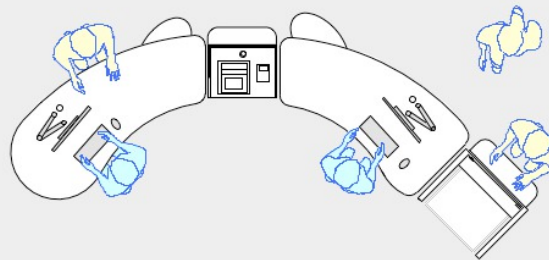

300 Cash/Credit Module

Narrow: 655mmW x 676mmD x 1200mmH
Wide: 655mmW x 805mmD x 1200mmH

YAKETY YAK 300 Series Cash/Credit module

Narrow Cash/Credit Module with YAKETY YAK 306 Counter, left hand orientation.

Narrow Cash/Credit Module between YAKETY YAK 304 Counters.

Wide Cash/Credit Module between YAKETY YAK 303 Counters.

Narrow Cash/Credit Module between YAKETY YAK 306 Counter, and 305 Counters with Book Returns Module to right hand end.

[300 Narrow Cash/Credit Module](#)
[300 Wide Cash/Credit Module](#)
[300 Book Returns Module](#)

This drawing is provided by YAKETY YAK Furniture to demonstrate how our desks typically deploy. The layouts are not site specific and should not be emulated without professional input and achieving compliance with fire & egress, health & safety and all relevant codes.