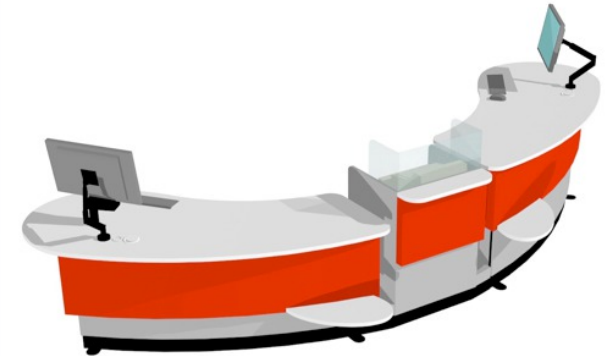

300 Cash/Credit Module

Narrow: 655mmW x 676mmD x 1200mmH
Wide: 655mmW x 805mmD x 1200mmH

YAKETY YAK 300 Series Cash/Credit module

Narrow Cash/Credit Module with YAKETY YAK 306 Counter, left hand orientation.

Narrow Cash/Credit Module between YAKETY YAK 304 Counters.

Wide Cash/Credit Module between YAKETY YAK 303 Counters.

Narrow Cash/Credit Module between YAKETY YAK 306 Counter, and 305 Counters with Book Returns Module to right hand end.

[300 Narrow Cash/Credit Module](#)
[300 Wide Cash/Credit Module](#)
[300 Book Returns Module](#)

This drawing is provided by YAKETY YAK Furniture to demonstrate how our desks typically deploy. The layouts are not site specific and should not be emulated without professional input and achieving compliance with fire & egress, health & safety and all relevant codes.