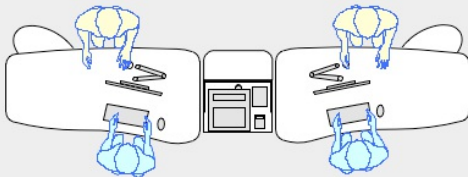

300 Cash/Credit Module

Narrow: 25.8"W x 26.6' x 47.25"H
 Wide: 25.8"W x "31.7D x 47.25"H

YAKETY YAK 300 Series Cash/Credit module

Narrow Cash/Credit Module with YAKETY YAK 306 Counter, left hand orientation.

Narrow Cash/Credit Module between YAKETY YAK 304 Counters.

Wide Cash/Credit Module between YAKETY YAK 303 Counters.

Narrow Cash/Credit Module between YAKETY YAK 306 Counter, and 305 Counters with Book Returns Module to right hand end.

[300 Narrow Cash/Credit Module](#)
[300 Wide Cash/Credit Module](#)
[300 Book Returns Module](#)

This drawing is provided by YAKETY YAK Furniture to demonstrate how our desks typically deploy. The layouts are not site specific and should not be emulated without professional input and achieving compliance with fire & egress, health & safety and all relevant codes.