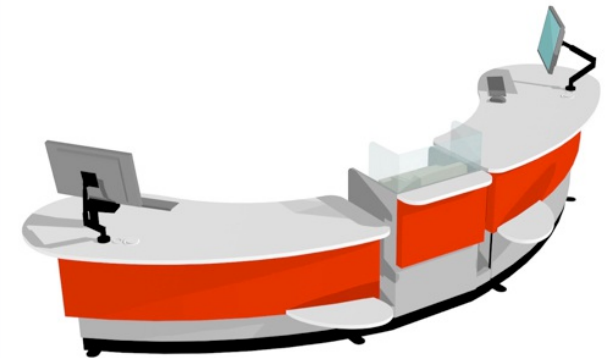

300 Cash/Credit Module

Narrow: 25.8"W x 26.6' x 47.25"H
 Wide: 25.8"W x "31.7D x 47.25"H

YAKETY YAK 300 Series Cash/Credit module

Narrow Cash/Credit Module with YAKETY YAK 306 Counter, left hand orientation.

Narrow Cash/Credit Module between YAKETY YAK 304 Counters.

Wide Cash/Credit Module between YAKETY YAK 303 Counters.

Narrow Cash/Credit Module between YAKETY YAK 306 Counter, and 305 Counters with Book Returns Module to right hand end.

[300 Narrow Cash/Credit Module](#)
[300 Wide Cash/Credit Module](#)
[300 Book Returns Module](#)

This drawing is provided by YAKETY YAK Furniture to demonstrate how our desks typically deploy. The layouts are not site specific and should not be emulated without professional input and achieving compliance with fire & egress, health & safety and all relevant codes.