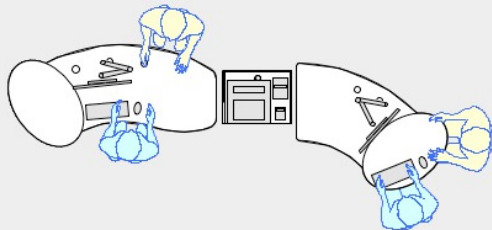

# CASH/CREDIT MODULE

YAKETY YAK Cash/Credit Module supporting YAKETY YAK 202 desk.

YAKETY YAK Cash/Credit Module supporting YAKETY YAK 202, left hand orientation desk and YAKETY YAK 201, right hand orientation desk.

YAKETY YAK Cash/Credit Module supporting YAKETY YAK 203, left hand orientation desk and YAKETY YAK 202, right hand orientation desk.

YAKETY YAK Cash/Credit Module supporting YAKETY YAK 204, left and right hand orientation desks.

YAKETY YAK  
Cash/Credit Module 655mmW x 518mmD x 1200mmH

Orientation Guide: YAKETY Cash/Credit Module has no specific orientation.

Product links:

- [YAKETY YAK 201](#)
- [YAKETY YAK 202](#)
- [YAKETY YAK 203](#)
- [300 Cash / Credit Module](#)
- [YAKETY YAK 204](#)