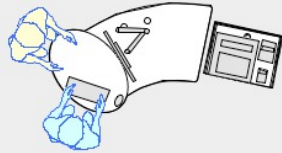

# CASH/CREDIT MODULE

YAKETY YAK Cash/Credit Module supporting YAKETY YAK 202 desk.

YAKETY YAK Cash/Credit Module supporting YAKETY YAK 202, left hand orientation desk and YAKETY YAK 201, right hand orientation desk.

YAKETY YAK Cash/Credit Module supporting YAKETY YAK 203, left hand orientation desk and YAKETY YAK 202, right hand orientation desk.

YAKETY YAK Cash/Credit Module supporting YAKETY YAK 204, left and right hand orientation desks.