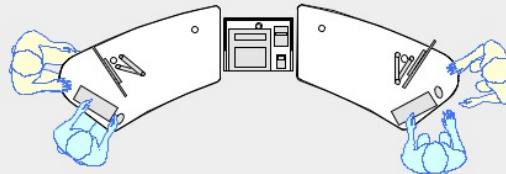

# CASH/CREDIT MODULE

YAKETY YAK Cash/Credit Module supporting YAKETY YAK 202 desk.

YAKETY YAK Cash/Credit Module supporting YAKETY YAK 202, left hand orientation desk and YAKETY YAK 201, right hand orientation desk.

YAKETY YAK Cash/Credit Module supporting YAKETY YAK 203, left hand orientation desk and YAKETY YAK 202, right hand orientation desk.

YAKETY YAK Cash/Credit Module supporting YAKETY YAK 204, left and right hand orientation desks.