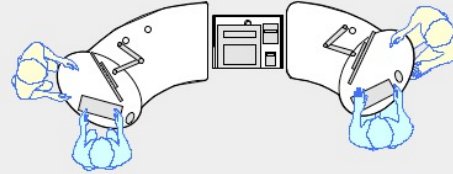

# CASH/CREDIT MODULE

YAKETY YAK Cash/Credit Module supporting YAKETY YAK 202 desk.

YAKETY YAK Cash/Credit Module supporting YAKETY YAK 202, left hand orientation desk and YAKETY YAK 201, right hand orientation desk.

YAKETY YAK Cash/Credit Module supporting YAKETY YAK 203, left hand orientation desk and YAKETY YAK 202, right hand orientation desk.

YAKETY YAK Cash/Credit Module supporting YAKETY YAK 204, left and right hand orientation desks.

YAKETY YAK  
Cash/Credit Module 655mmW x 518mmD x 1200mmH

Orientation Guide: YAKETY Cash/Credit Module has no specific orientation.

Product links:

- [YAKETY YAK 201](#)
- [YAKETY YAK 202](#)
- [YAKETY YAK 203](#)
- [300 Cash / Credit Module](#)
- [YAKETY YAK 204](#)