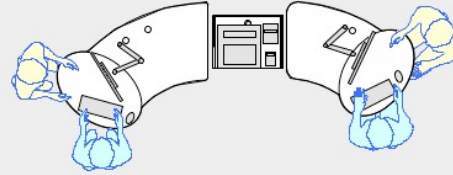

# CASH/CREDIT MODULE

YAKETY YAK Cash/Credit Module supporting YAKETY YAK 202 desk.

YAKETY YAK Cash/Credit Module supporting YAKETY YAK 202, left hand orientation desk and YAKETY YAK 201, right hand orientation desk.

YAKETY YAK Cash/Credit Module supporting YAKETY YAK 203, left hand orientation desk and YAKETY YAK 202, right hand orientation desk.

YAKETY YAK Cash/Credit Module supporting YAKETY YAK 204, left and right hand orientation desks.

YAKETY YAK  
Cash/Credit Module 655mmW x 518mmD x 1200mmH

Orientation Guide: YAKETY Cash/Credit Module has no specific orientation.

Product links:

[YAKETY YAK 201](#)  
[YAKETY YAK 202](#)  
[YAKETY YAK 203](#)  
[300 Cash / Credit Module](#)  
[YAKETY YAK 204](#)