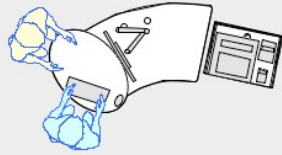

# CASH/CREDIT MODULE

YAKETY YAK Cash/Credit Module supporting YAKETY YAK 202 desk.

YAKETY YAK Cash/Credit Module supporting YAKETY YAK 202, left hand orientation desk and YAKETY YAK 201, right hand orientation desk.

YAKETY YAK Cash/Credit Module supporting YAKETY YAK 203, left hand orientation desk and YAKETY YAK 202, right hand orientation desk.

YAKETY YAK Cash/Credit Module supporting YAKETY YAK 204, left and right hand orientation desks.