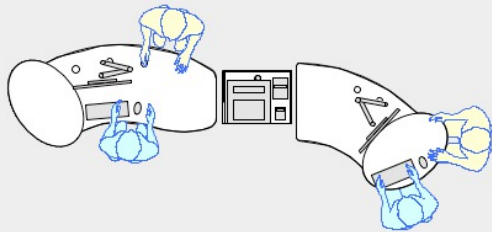

# CASH/CREDIT MODULE

YAKETY YAK Cash/Credit Module supporting YAKETY YAK 202 desk.

YAKETY YAK Cash/Credit Module supporting YAKETY YAK 202, left hand orientation desk and YAKETY YAK 201, right hand orientation desk.

YAKETY YAK Cash/Credit Module supporting YAKETY YAK 203, left hand orientation desk and YAKETY YAK 202, right hand orientation desk.

YAKETY YAK Cash/Credit Module supporting YAKETY YAK 204, left and right hand orientation desks.

YAKETY YAK  
Cash/Credit Module 655mmW x 518mmD x 1200mmH

Orientation Guide: YAKETY Cash/Credit Module has no specific orientation.

Product links:

[YAKETY YAK 201](#)  
[YAKETY YAK 202](#)  
[YAKETY YAK 203](#)  
[300 Cash / Credit Module](#)  
[YAKETY YAK 204](#)