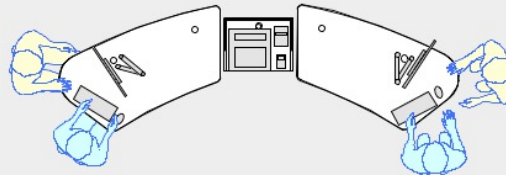

# CASH/CREDIT MODULE

YAKETY YAK Cash/Credit Module supporting YAKETY YAK 202 desk.

YAKETY YAK Cash/Credit Module supporting YAKETY YAK 202, left hand orientation desk and YAKETY YAK 201, right hand orientation desk.

YAKETY YAK Cash/Credit Module supporting YAKETY YAK 203, left hand orientation desk and YAKETY YAK 202, right hand orientation desk.

YAKETY YAK Cash/Credit Module supporting YAKETY YAK 204, left and right hand orientation desks.