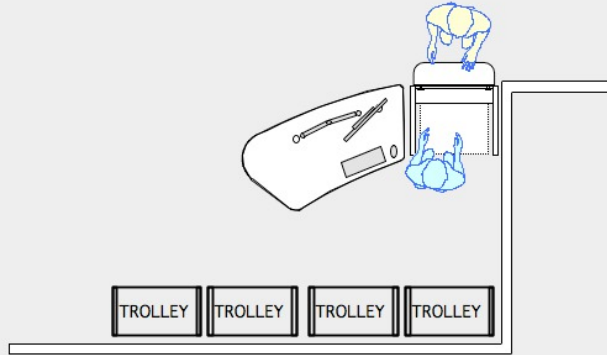

BOOK RETURNS MODULE

YAKETY YAK Book Returns Module forming an island returns processing station with a YAKETY YAK 202 desk.

YAKETY YAK Book Returns Module forming a returns processing area with a YAKETY YAK 204 desk.

YAKETY YAK Book Returns Module forming an island returns processing station with a YAKETY YAK 203 desk.

YAKETY YAK Book Returns Module forming a circulation area with a Cash/Credit Module and two YAKETY YAK 203 desks.

YAKETY YAK Book Returns Module

Sized to fit customer's book bin

Orientation Guide: YAKETY YAK Book Returns Modules have no specific orientation.

Product links: [YAKETY YAK Book Returns Module](#)

This drawing is provided by YAKETY YAK Furniture to demonstrate how our desks typically deploy. The layouts are not site specific and should not be emulated without professional input and achieving compliance with fire & egress, health & safety and all relevant codes.