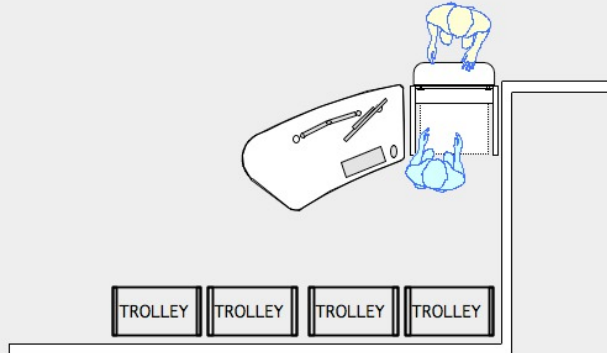

BOOK RETURNS MODULE

YAKETY YAK Book Returns Module forming an island returns processing station with a YAKETY YAK 202 desk.

YAKETY YAK Book Returns Module forming a returns processing area with a YAKETY YAK 204 desk.

YAKETY YAK Book Returns Module forming an island returns processing station with a YAKETY YAK 203 desk.

YAKETY YAK Book Returns Module forming a circulation area with a Cash/Credit Module and two YAKETY YAK 203 desks.

YAKETY YAK Book Returns Module

Sized to fit customer's book bin

Orientation Guide: YAKETY YAK Book Returns Modules have no specific orientation.

Product links: [YAKETY YAK Book Returns Module](#)

This drawing is provided by YAKETY YAK Furniture to demonstrate how our desks typically deploy. The layouts are not site specific and should not be emulated without professional input and achieving compliance with fire & egress, health & safety and all relevant codes.